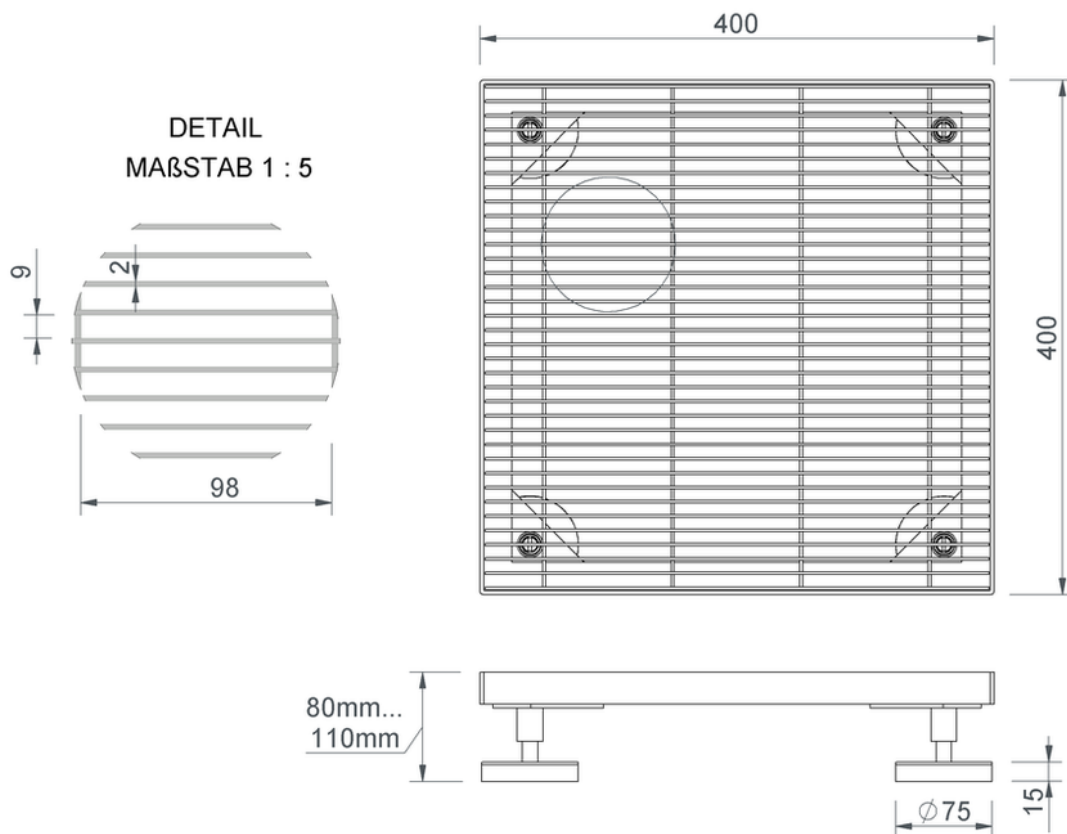

Technical drawing Sita**Drain**[®] Terra

SitaDrain[®] Terra, 400 x 400 x 25 mm, made of Galvanised steel
longitudinal bar grating

Article number
20404015

Changes possible due to technical development, subject to mistakes and printing errors.