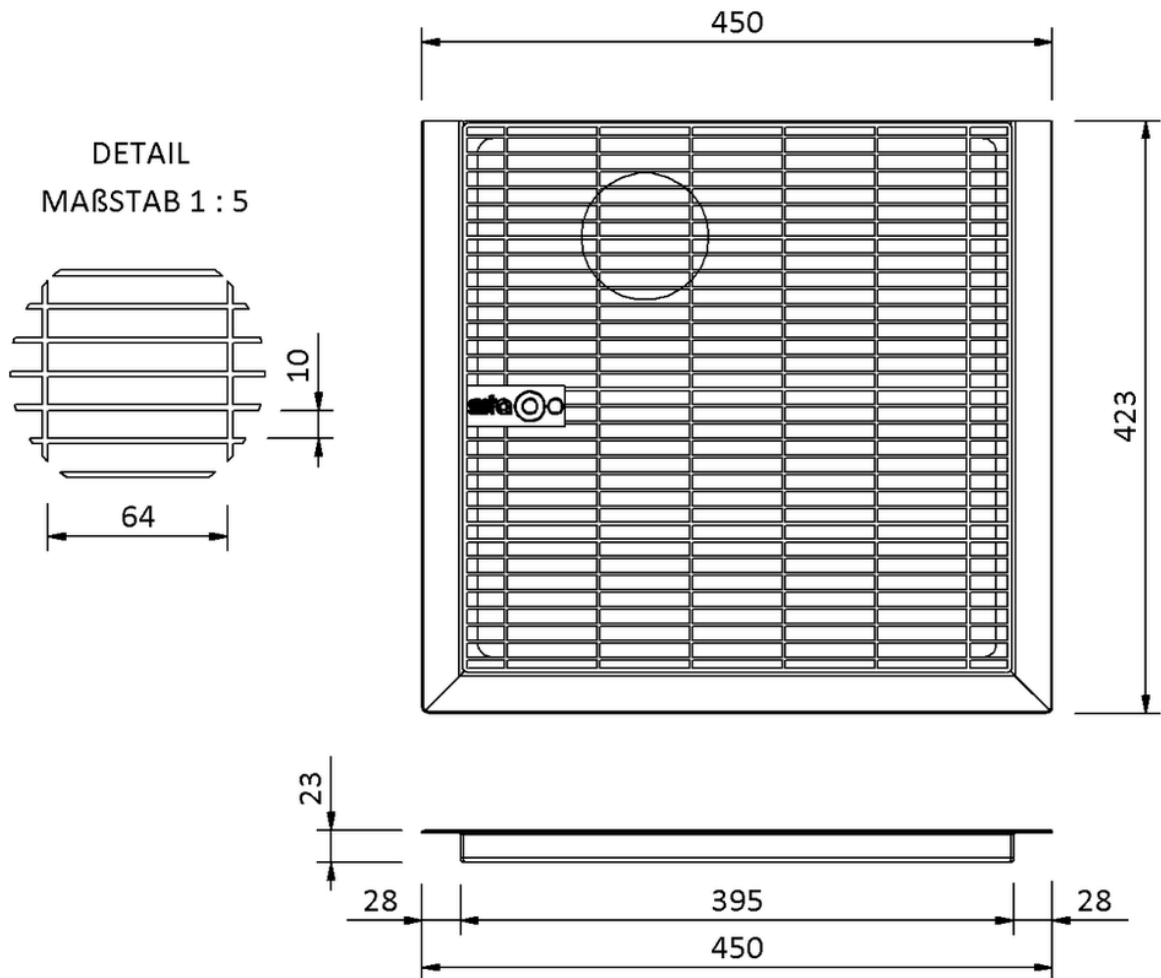

# Technical drawing Sita**Drain**<sup>®</sup> profile frame

SitaDrain<sup>®</sup> profile frame, 450 x 425 x 23 mm, made of Galvanised steel  
grating

Article number  
20404034

Changes possible due to technical development, subject to mistakes and printing errors.