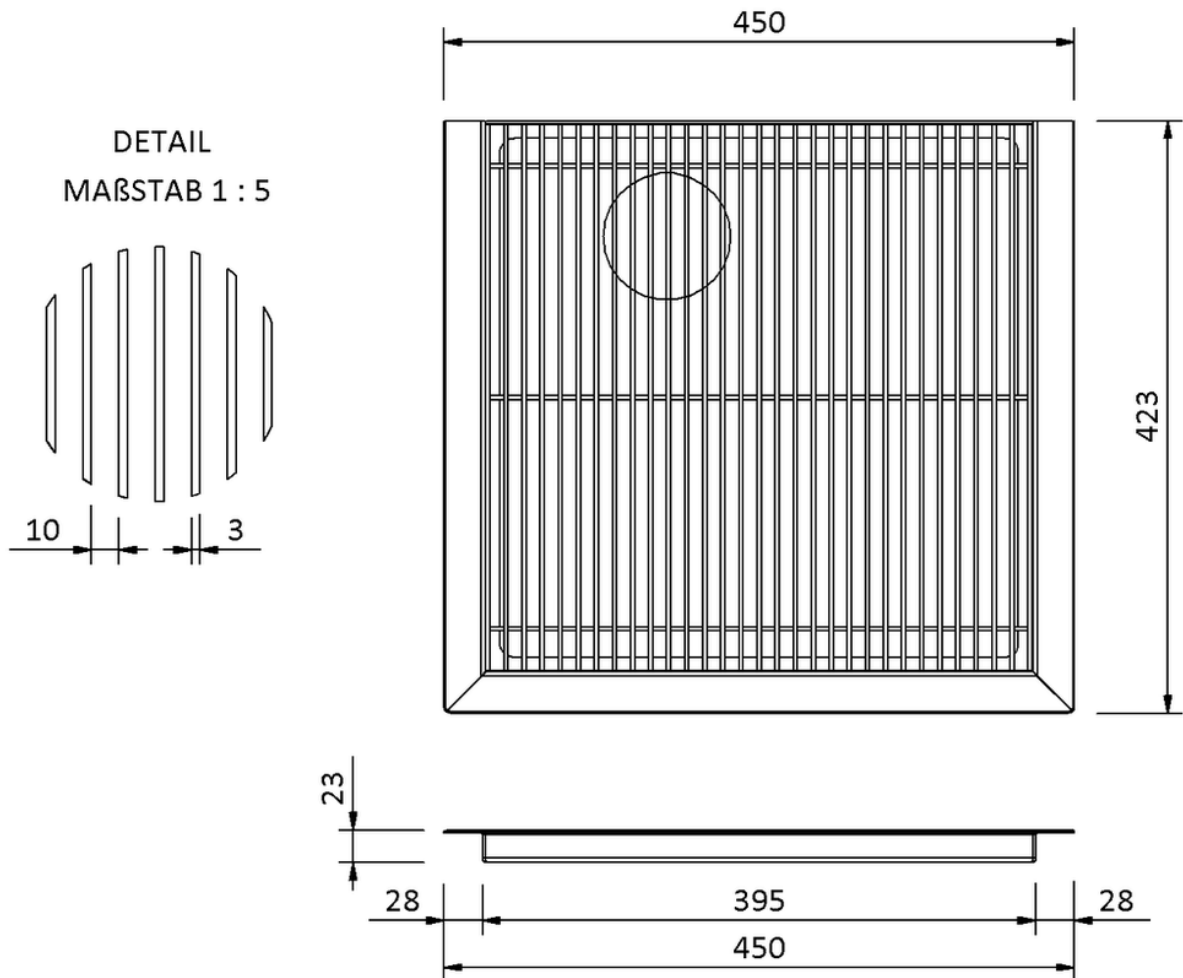

Technical drawing Sita**Drain**[®] profile frame

SitaDrain[®] profile frame, 450 x 425 x 23 mm, made of Galvanised steel

longitudinal bar grating

Article number

20404035

Changes possible due to technical development, subject to mistakes and printing errors.