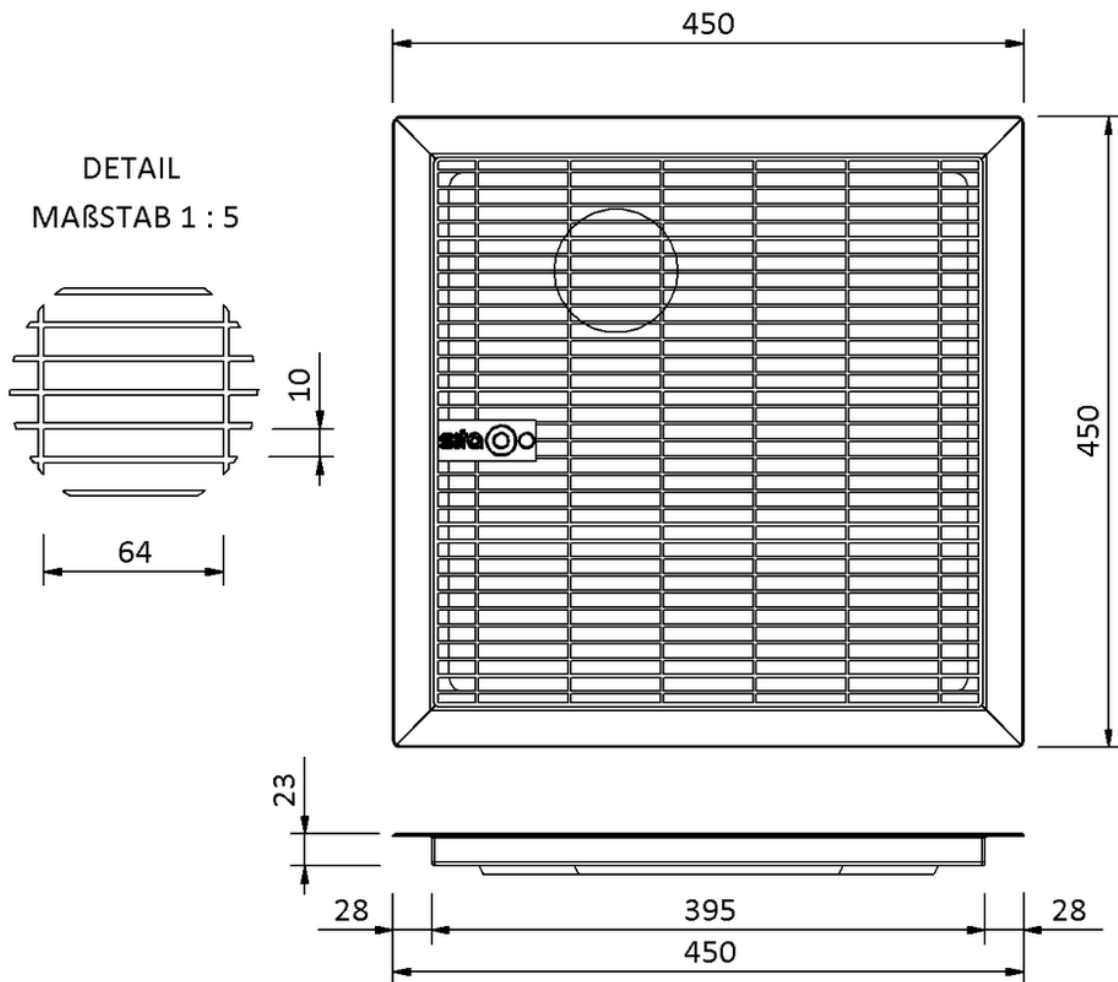

Technical drawing SitaDrain® area frame

SitaDrain® area frame, 450 x 450 x 23 mm, made of Galvanised steel
grating

Article number
20404044

Changes possible due to technical development, subject to mistakes and printing errors.