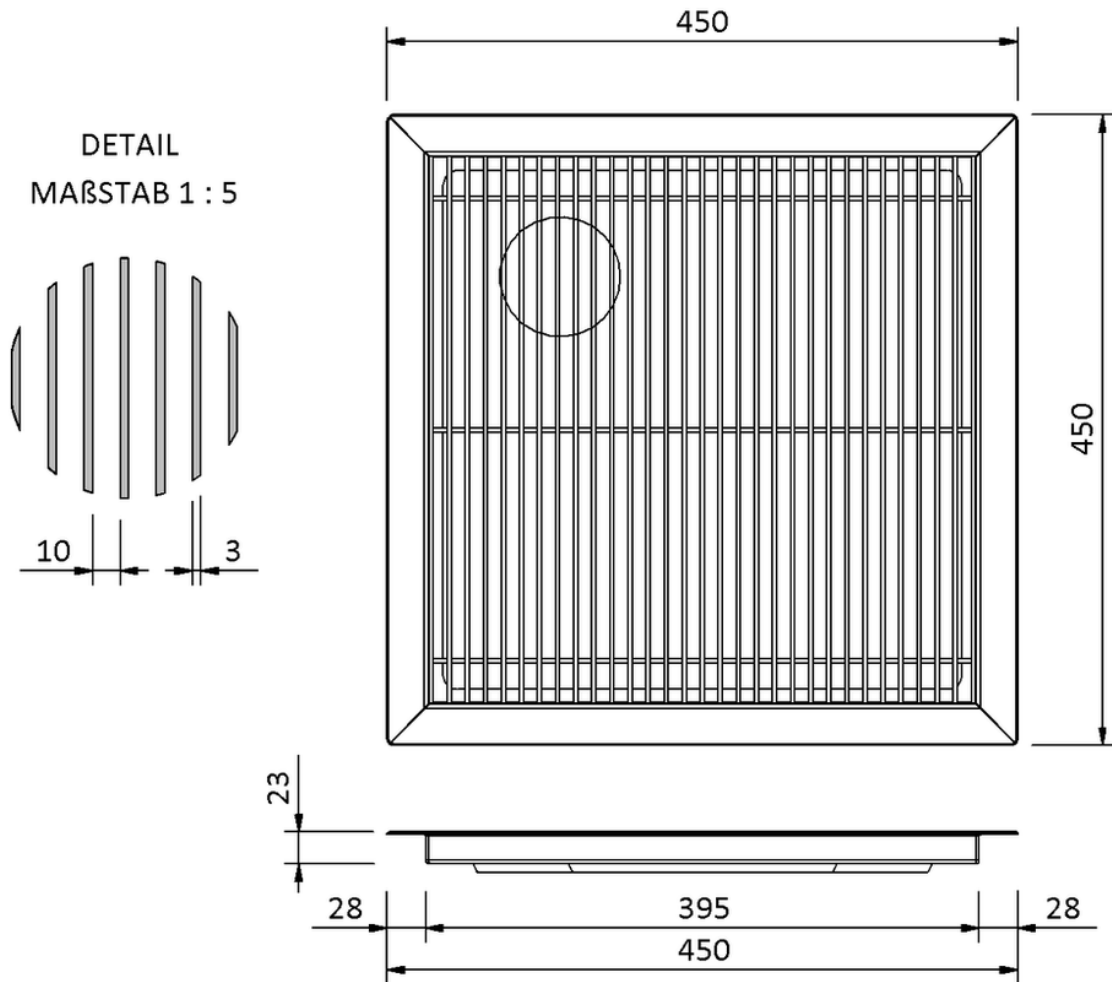

Technical drawing Sita**Drain**[®] area frame

SitaDrain[®] area frame, 450 x 450 x 23 mm, made of Galvanised steel
longitudinal bar grating

Article number
20404045

Changes possible due to technical development, subject to mistakes and printing errors.