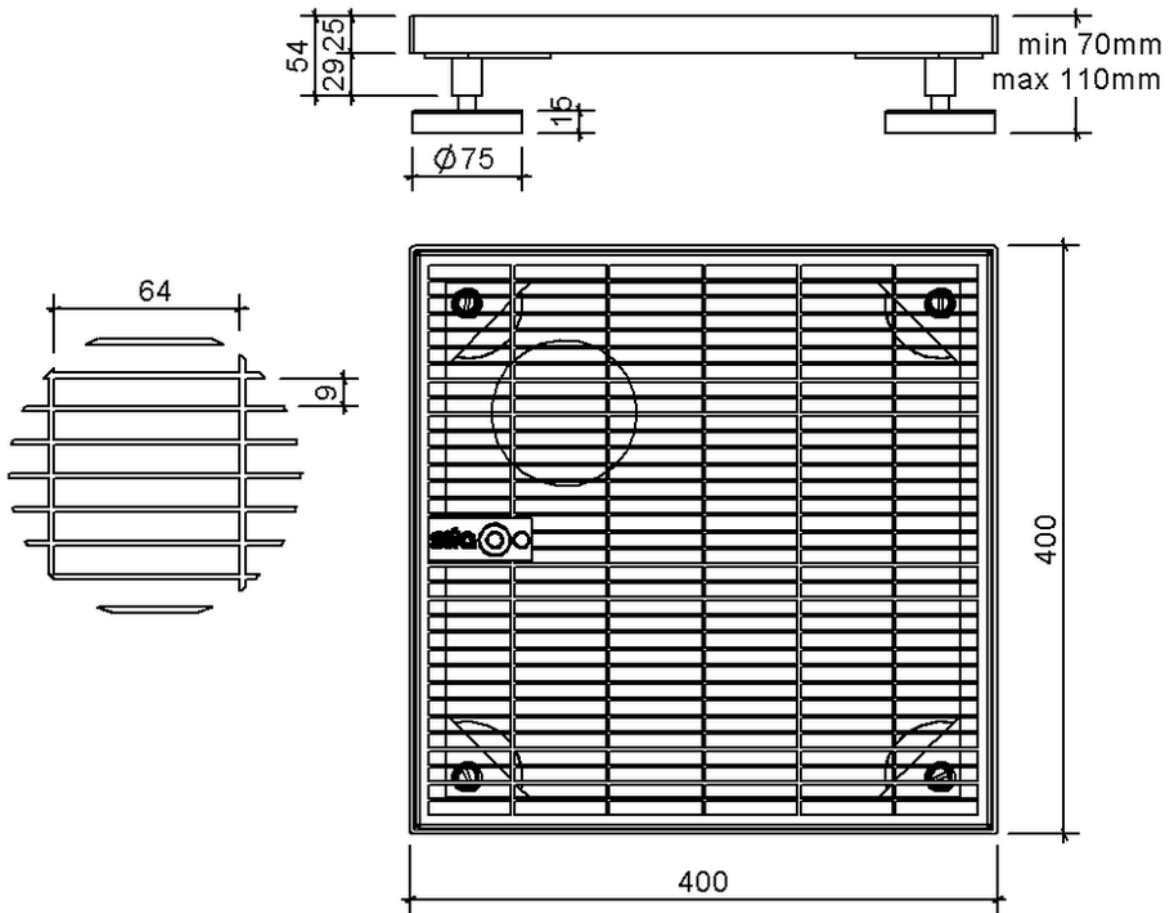

Technical drawing Sita**Drain**® Terra

SitaDrain® Terra, 400 x 400 x 25 mm, made of Galvanised steel
Grating

Article number
204040

Changes possible due to technical development, subject to mistakes and printing errors.