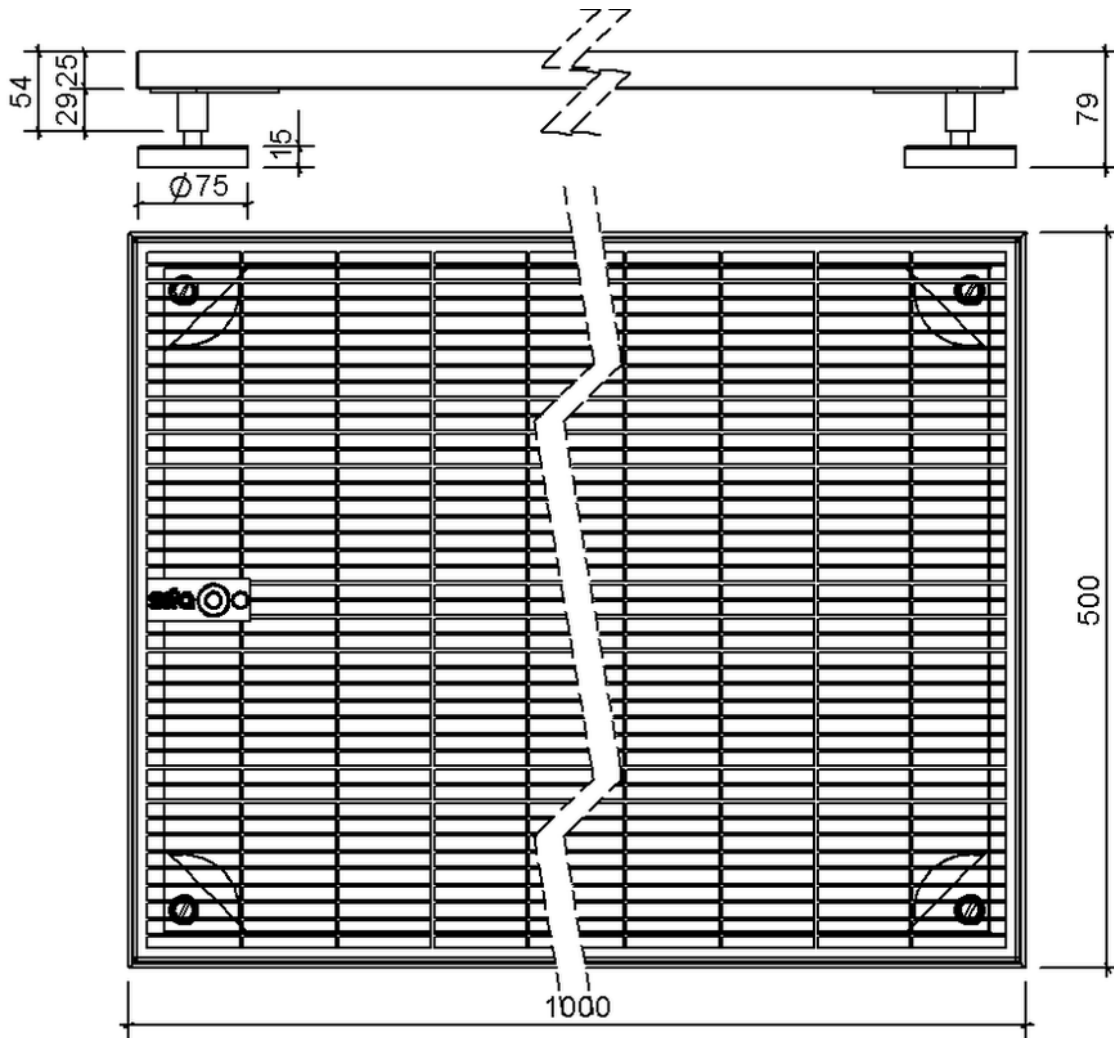

Technical drawing
Sita**Drain**[®] Klassik 500

SitaDrain[®] Klassik 500, 1000 x 500 x 25 mm, made of Galvanised steel

Grating

Article number

205000

Changes possible due to technical development, subject to mistakes and printing errors.