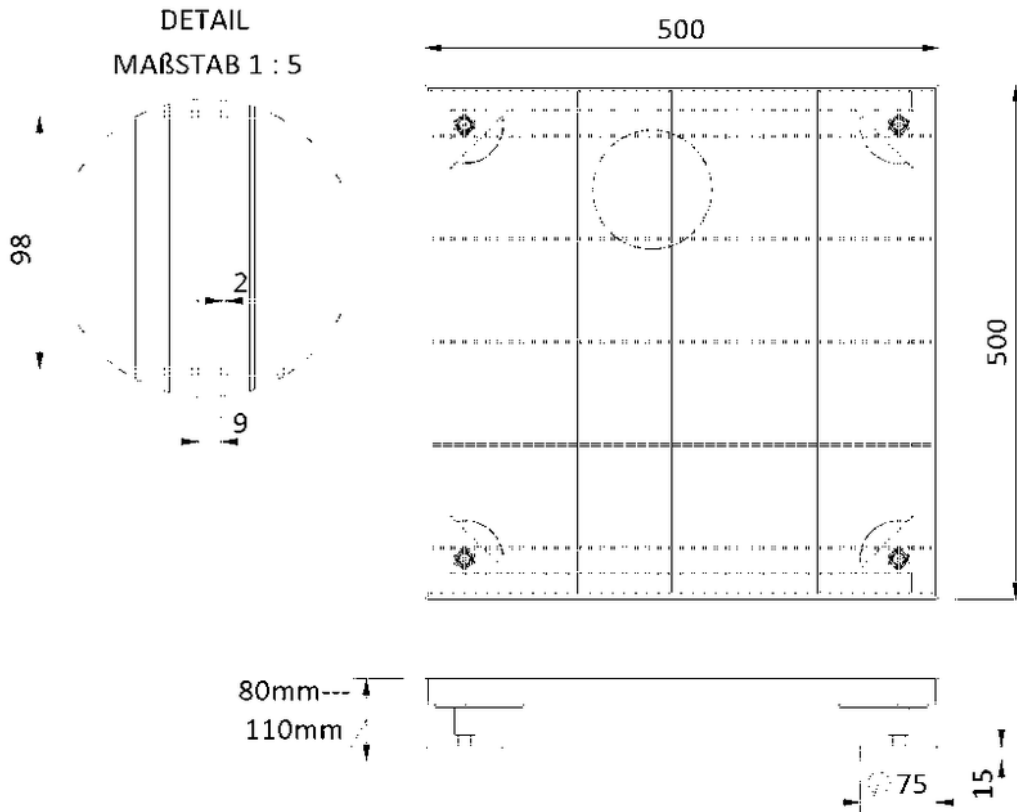

Technical drawing  
Sita**Drain**<sup>®</sup> Terra

SitaDrain<sup>®</sup> Terra, 500 x 500 x 25 mm, made of Galvanised steel  
longitudinal bar grating

Article number  
20505015

Changes possible due to technical development, subject to mistakes and printing errors.