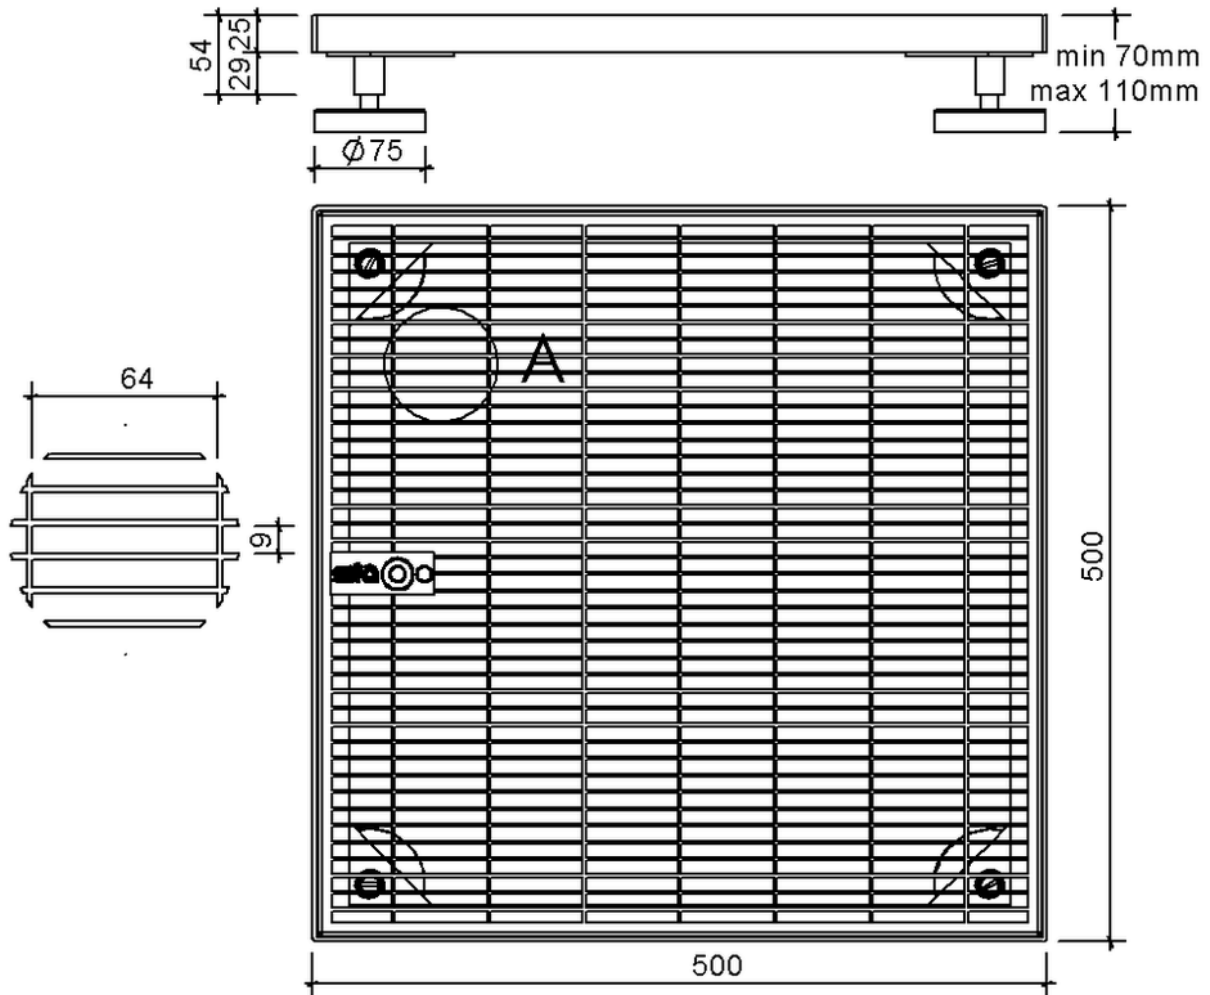

Technical drawing
Sita**Drain**® Terra

SitaDrain® Terra, 500 x 500 x 25 mm, made of Galvanised steel
Grating

Article number
205050

Changes possible due to technical development, subject to mistakes and printing errors.