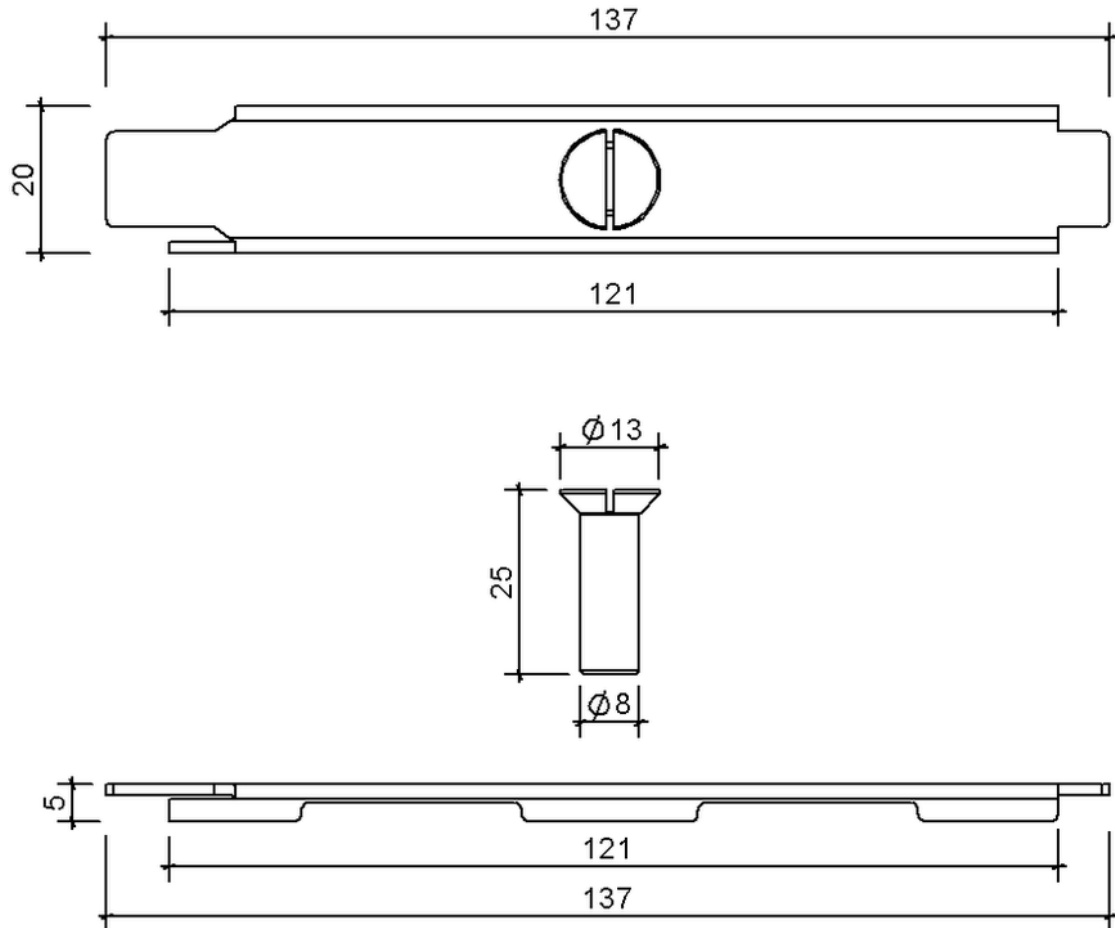

Technical drawing

Sita**Drain**[®] box drain fastening for footbridge

SitaDrain[®] box drain fastening for footbridge, made of Rust-free stainless steel

Article number
221510

Changes possible due to technical development, subject to mistakes and printing errors.