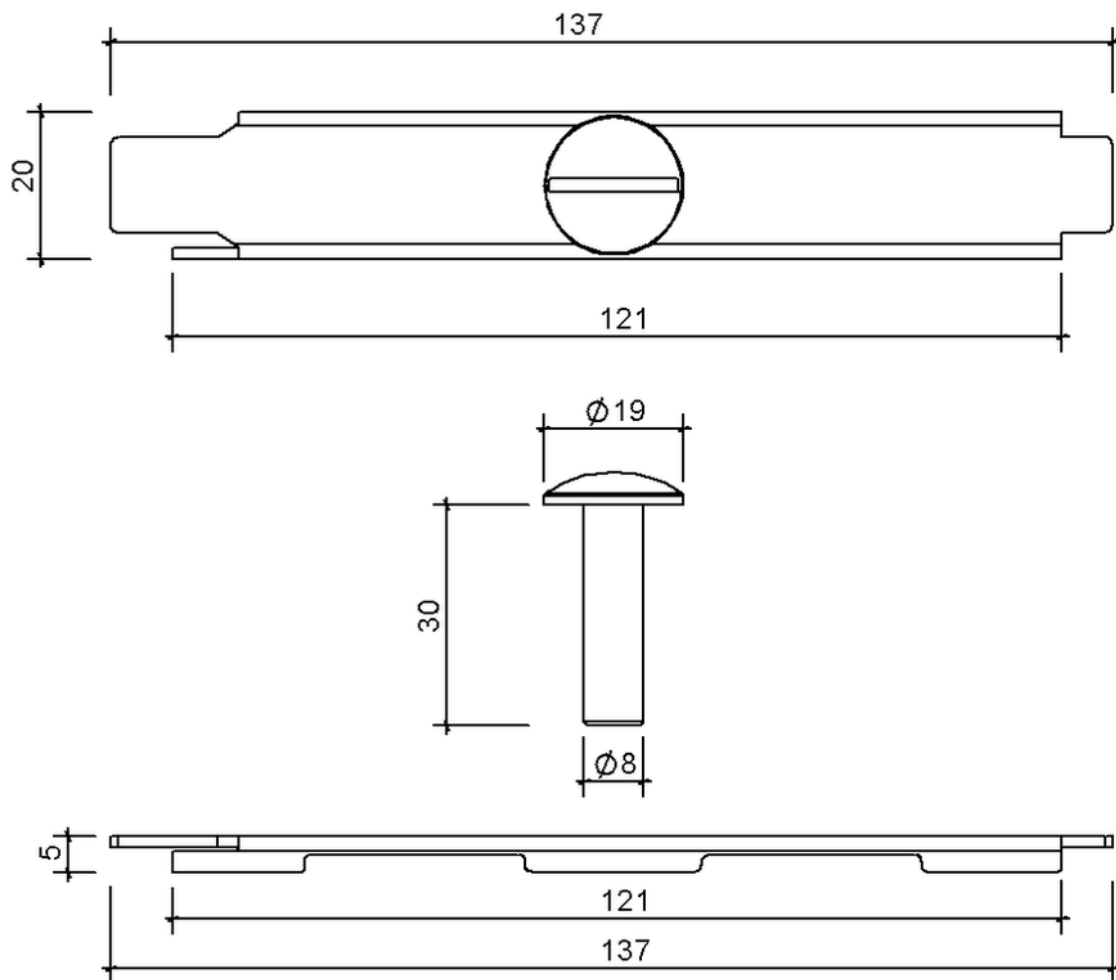

## Technical drawing

### Sita**Drain**<sup>®</sup> box drain fastening for mesh cover, rust-proof stainless steel

SitaDrain<sup>®</sup> box drain fastening for mesh cover, rust-proof stainless steel, made of Rust-free stainless steel