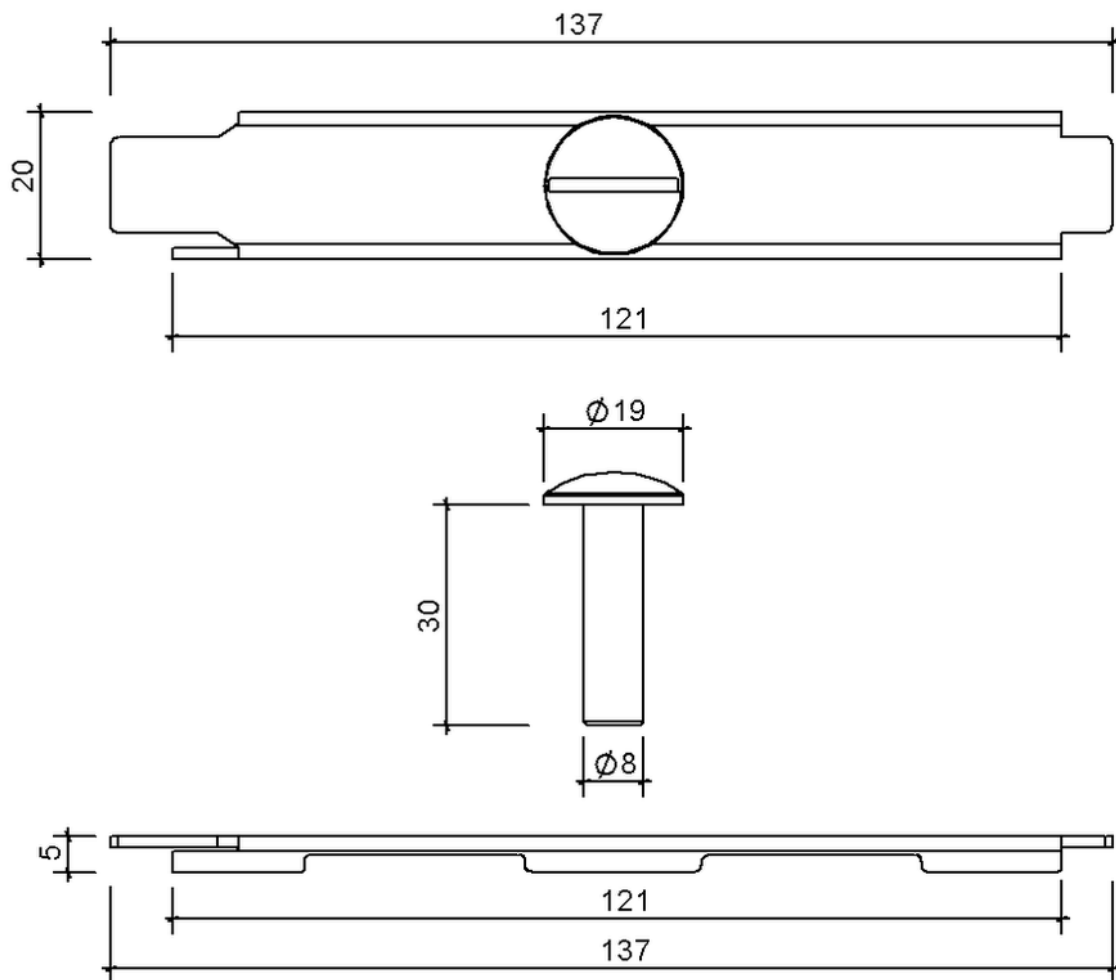

Technical drawing

SitaDrain® box drain fastening for mesh cover, galvanised steel

SitaDrain® box drain fastening for mesh cover, galvanised steel, made of Rust-free stainless steel

Article number

221520

Changes possible due to technical development, subject to mistakes and printing errors.