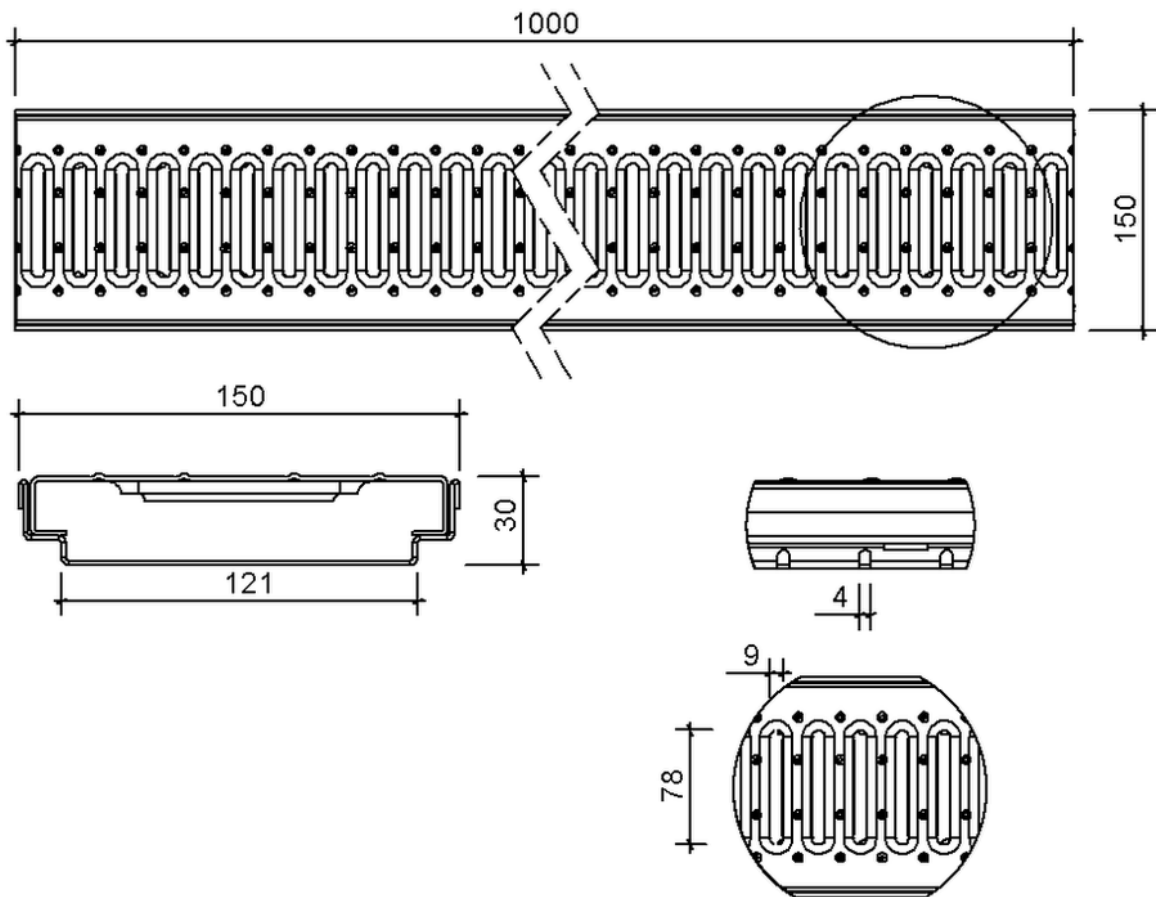

Technical drawing SitaDrain® box drain

SitaDrain® box drain, 1000 x 150 x 30 mm, made of Rust-proof stainless steel
footbridge

Article number
221530

Changes possible due to technical development, subject to mistakes and printing errors.