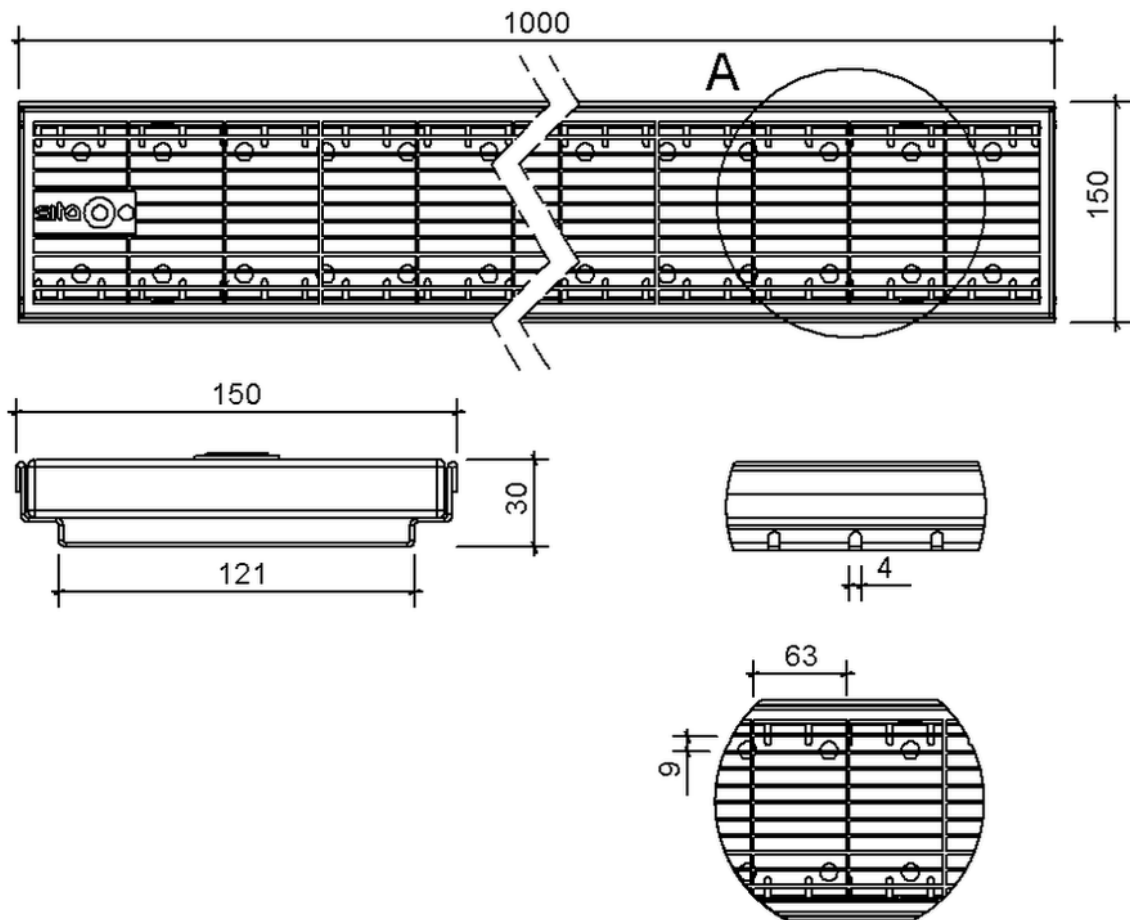

Technical drawing  
Sita**Drain**<sup>®</sup> box drain

SitaDrain<sup>®</sup> box drain, 1000 x 150 x 30 mm, made of Rust-proof stainless steel  
grating

Article number  
221535

Changes possible due to technical development, subject to mistakes and printing errors.