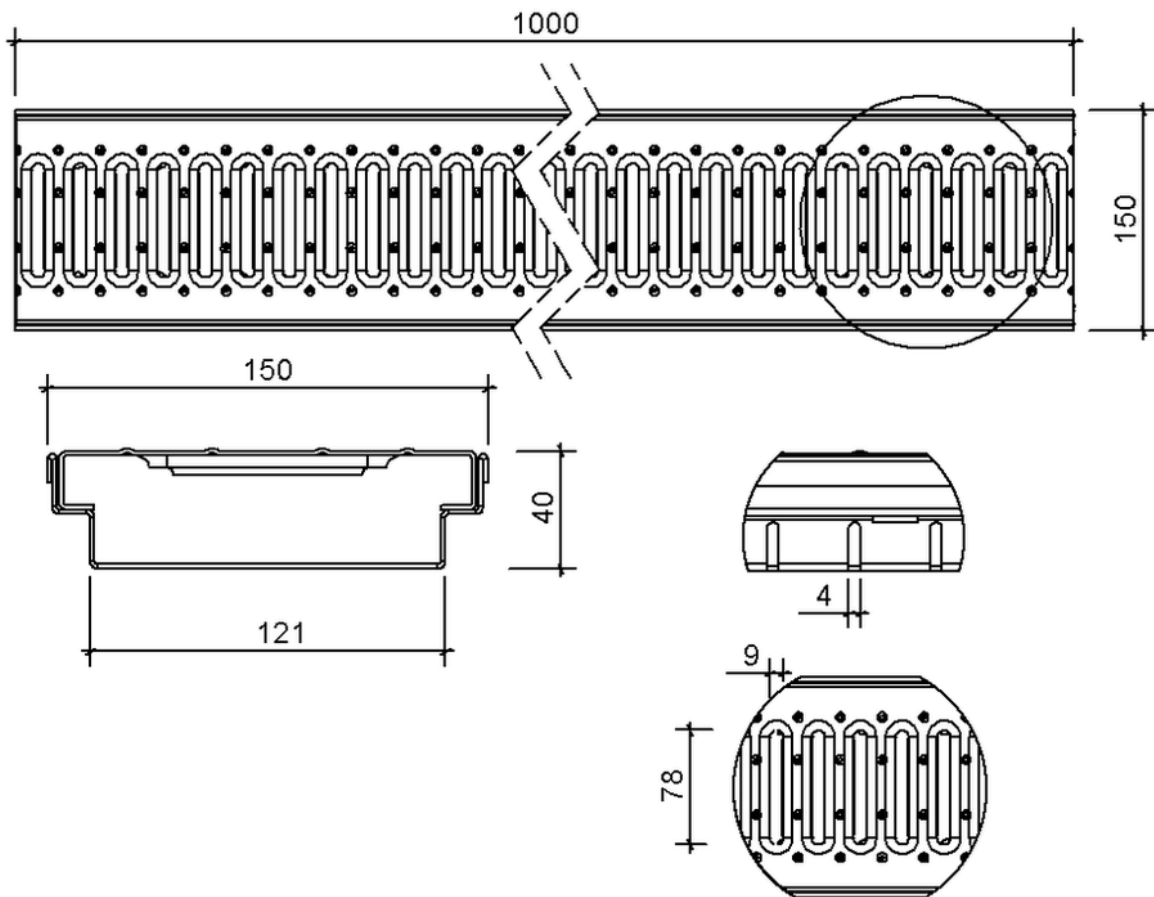

Technical drawing
Sita**Drain**[®] box drain

SitaDrain[®] box drain, 1000 x 150 x 40 mm, made of Rust-proof stainless steel
footbridge

Article number
221540

Changes possible due to technical development, subject to mistakes and printing errors.