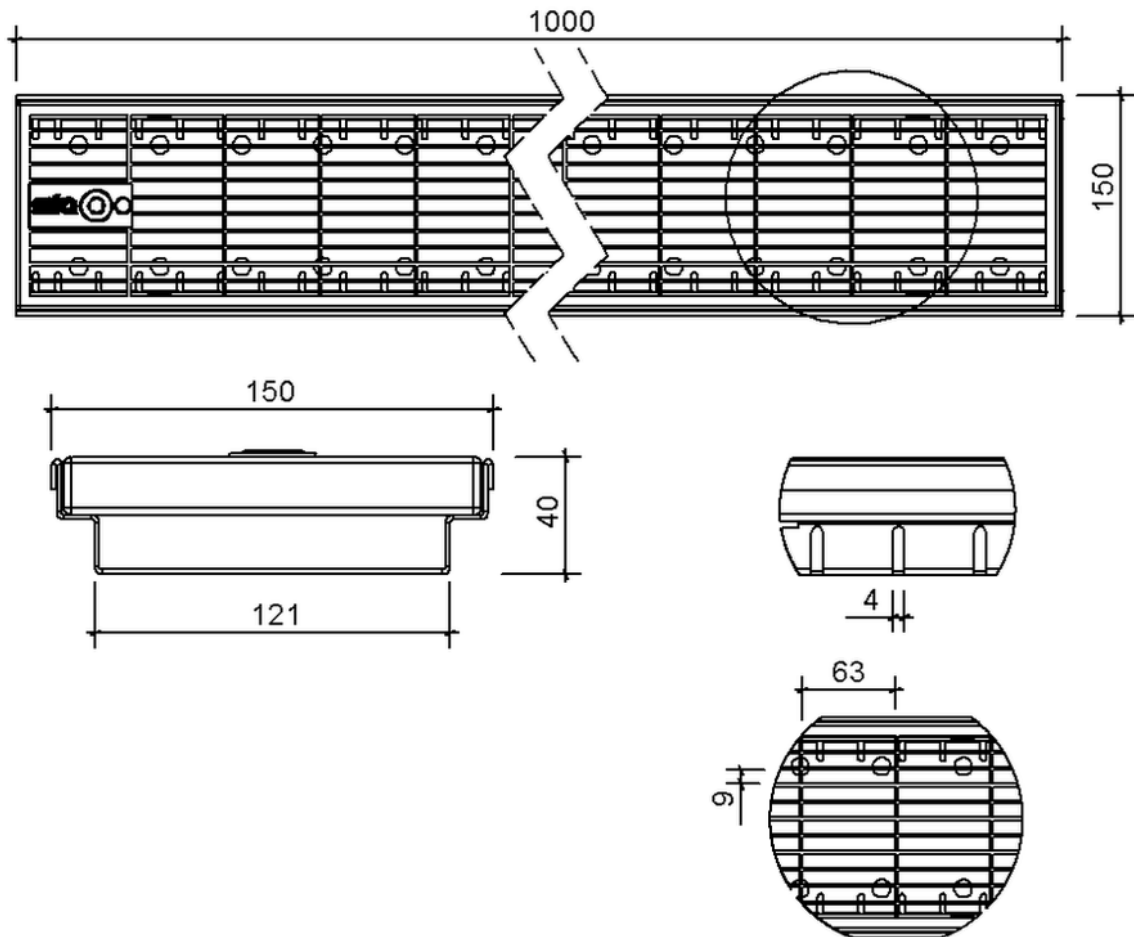

Technical drawing  
Sita**Drain**<sup>®</sup> box drain

SitaDrain<sup>®</sup> box drain, 1000 x 150 x 40 mm, made of Rust-proof stainless steel  
grating

Article number  
221545

Changes possible due to technical development, subject to mistakes and printing errors.