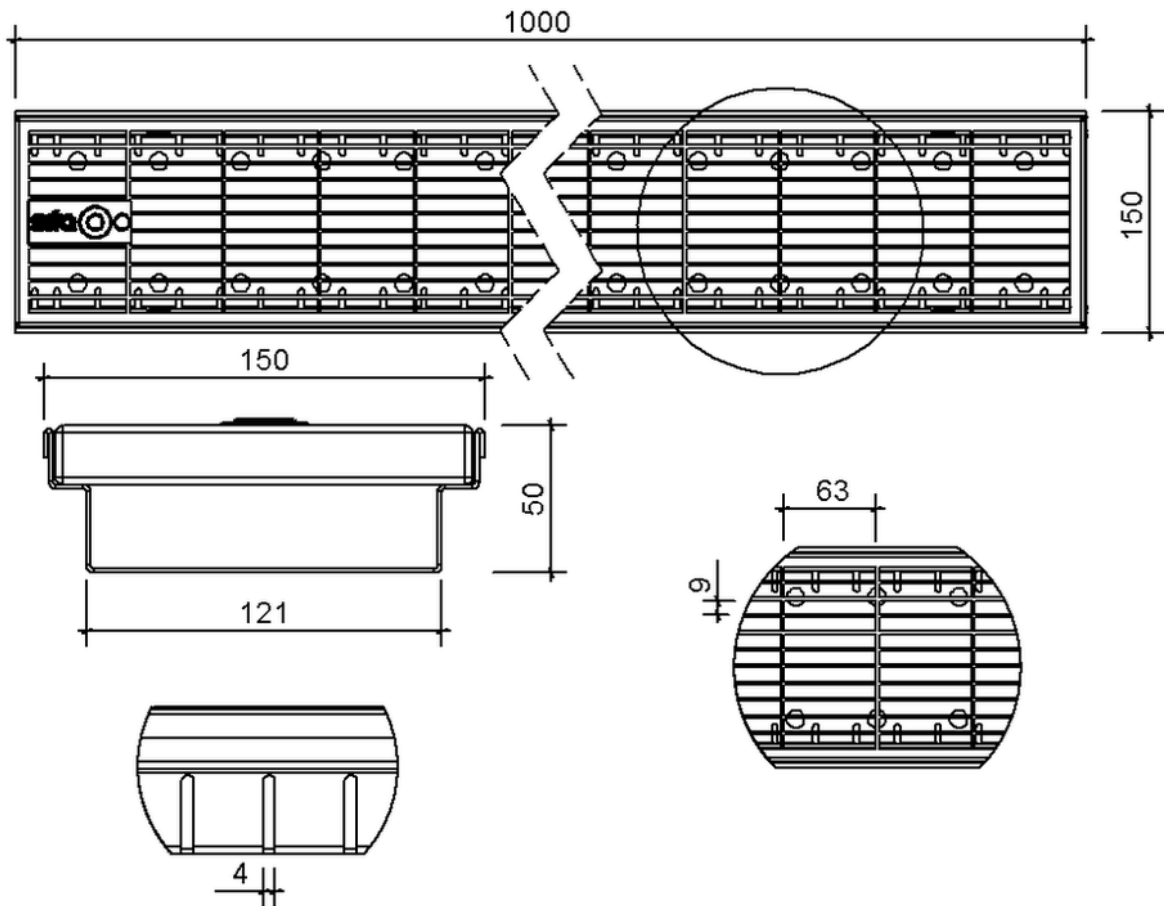

Technical drawing Sita**Drain**[®] box drain

SitaDrain[®] box drain, 1000 x 150 x 50 mm, made of Rust-proof stainless steel
grating

Article number
221555

Changes possible due to technical development, subject to mistakes and printing errors.