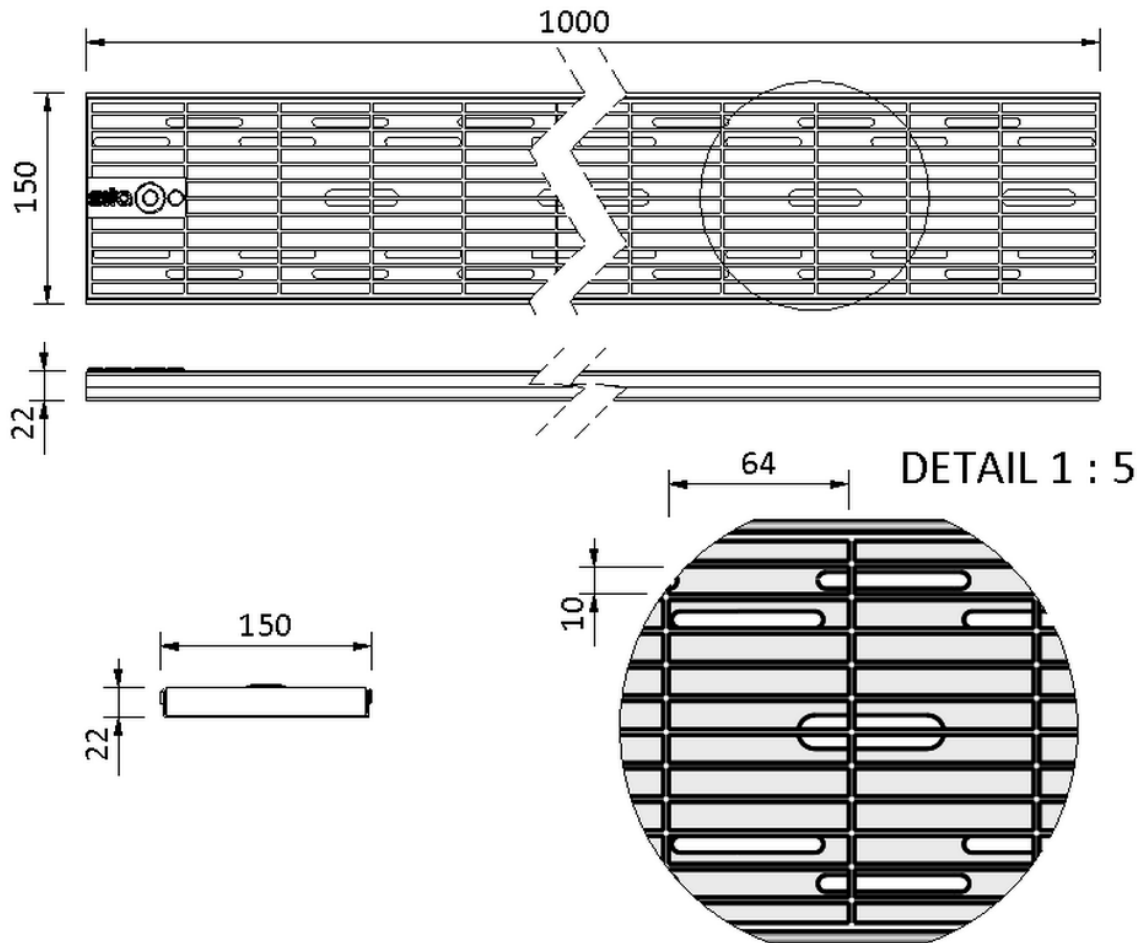

Technical drawing
Sita**Drain**[®] Wood

SitaDrain[®] Wood, 1000 x 150 x 22 mm, made of Rust-proof stainless steel
grating

Article number
222005

Changes possible due to technical development, subject to mistakes and printing errors.