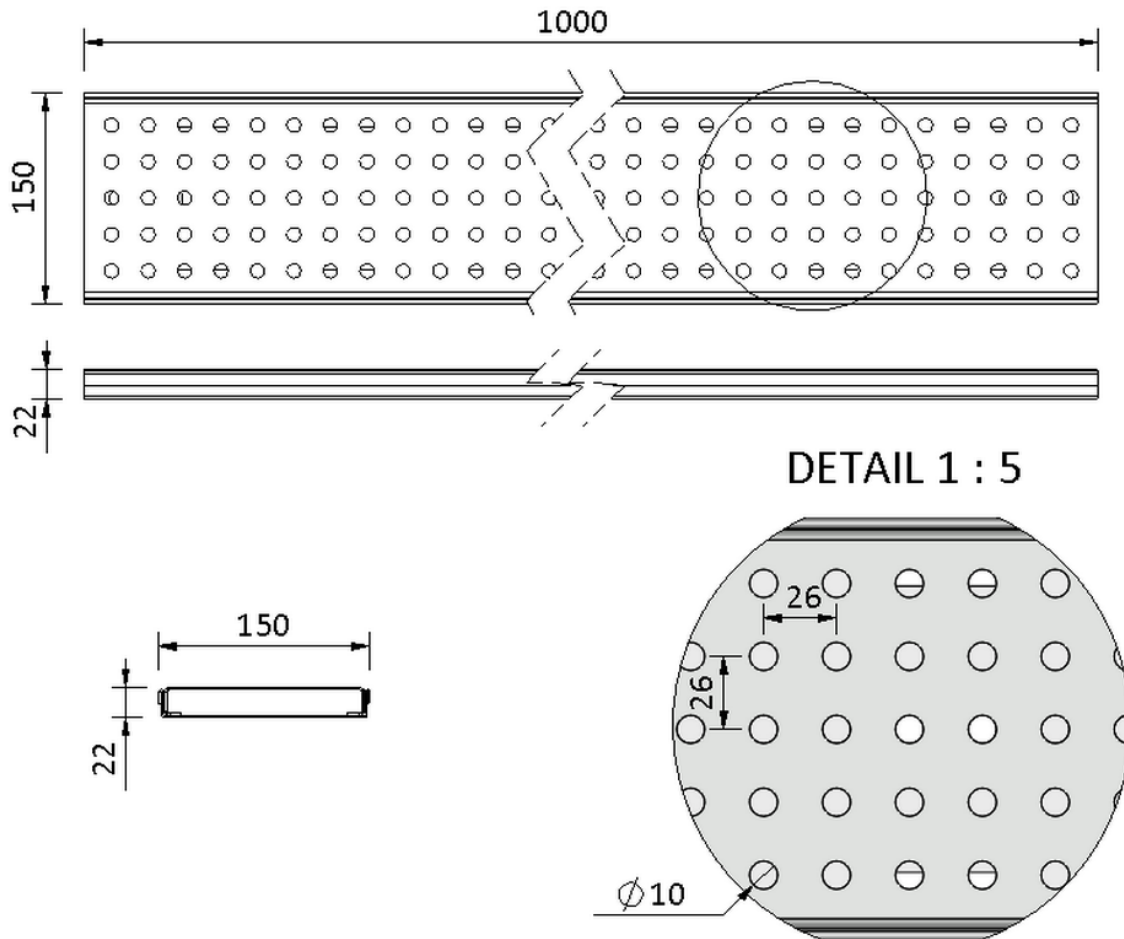

# Technical drawing SitaDrain® Wood

SitaDrain® Wood, 1000 x 150 x 22 mm, made of Rust-proof stainless steel

circular design grating

Article number

222011

Changes possible due to technical development, subject to mistakes and printing errors.