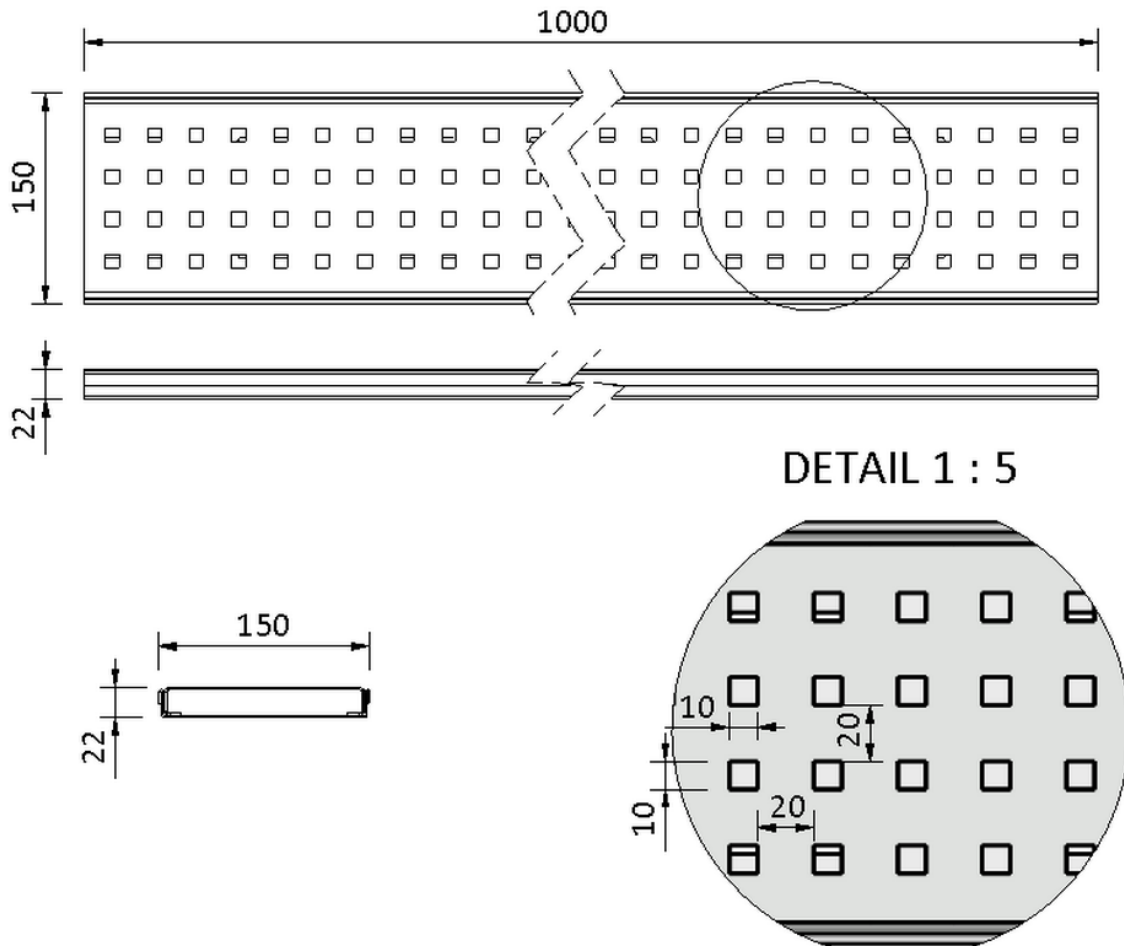

# Technical drawing SitaDrain® Wood

SitaDrain® Wood, 1000 x 150 x 22 mm, made of Rust-proof stainless steel

square design grating

Article number

222012

Changes possible due to technical development, subject to mistakes and printing errors.