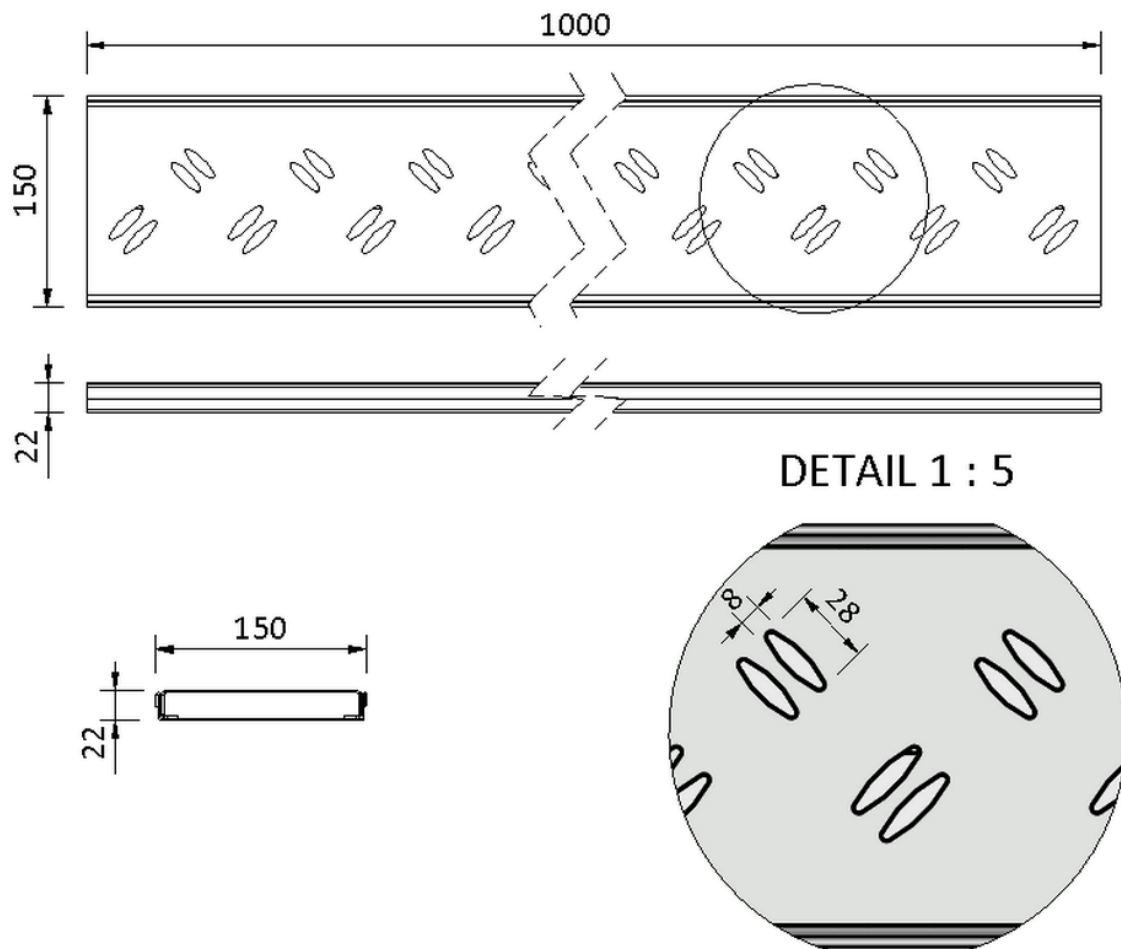

# Technical drawing SitaDrain® Wood

SitaDrain® Wood, 1000 x 150 x 22 mm, made of Rust-proof stainless steel

elliptical design grating

Article number

222013

Changes possible due to technical development, subject to mistakes and printing errors.