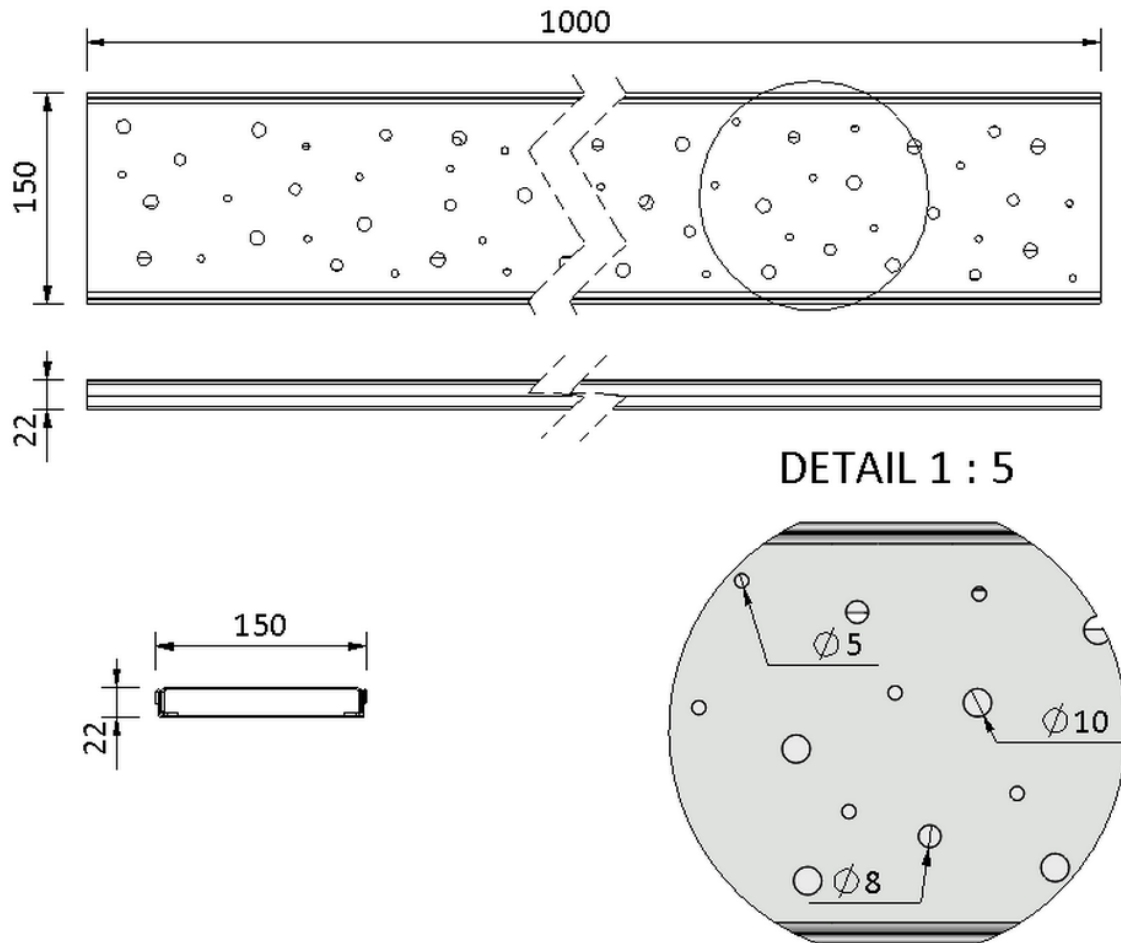

Technical drawing SitaDrain® Wood

SitaDrain® Wood, 1000 x 150 x 22 mm, made of Rust-proof stainless steel

bubble design grating

Article number

222014

Changes possible due to technical development, subject to mistakes and printing errors.