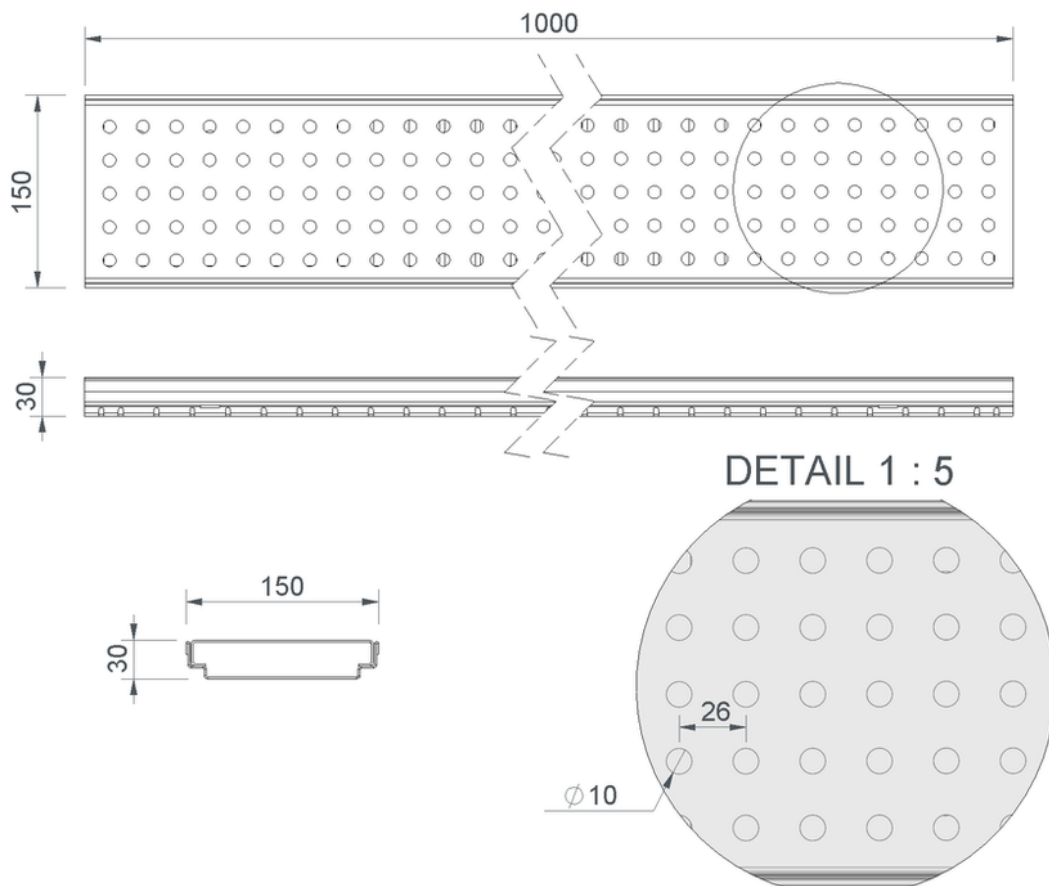

Technical drawing Sita**Drain**[®] box drain

SitaDrain[®] box drain, 1000 x 150 x 30 mm, made of Rust-proof stainless steel
circular design grating

Article number
223011

Changes possible due to technical development, subject to mistakes and printing errors.