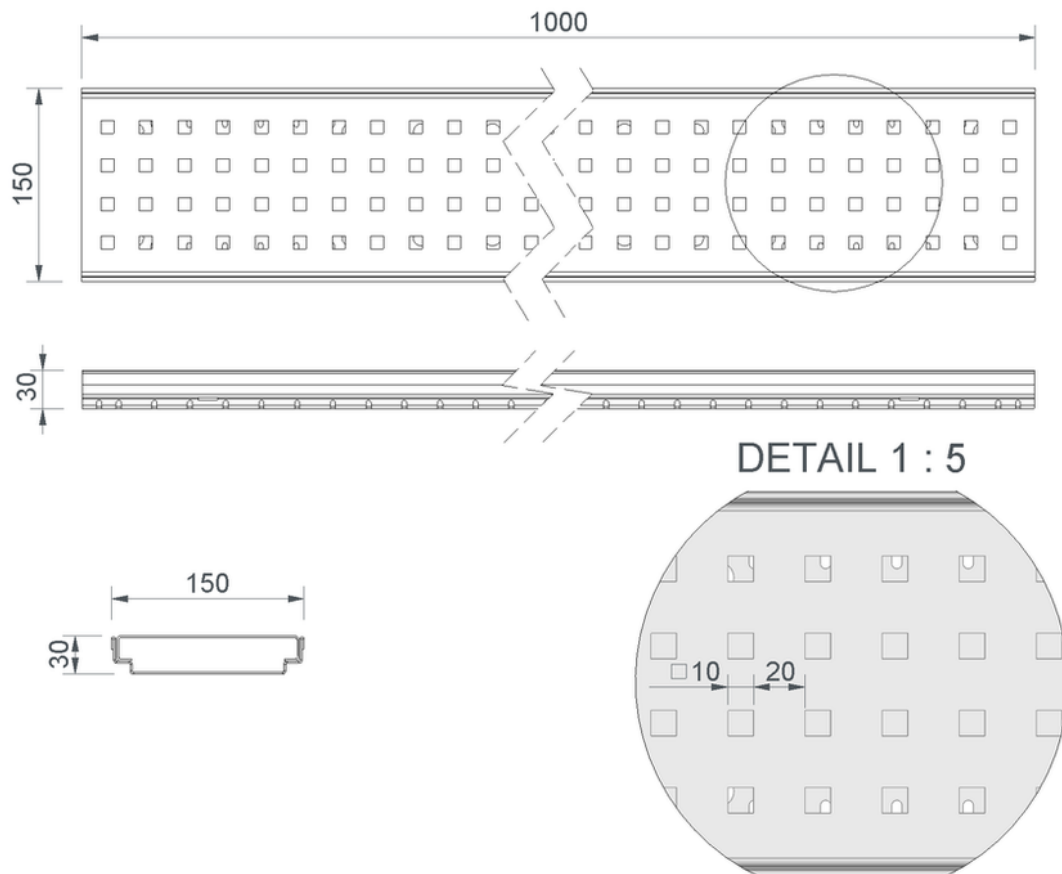

Technical drawing Sita**Drain**[®] box drain

SitaDrain[®] box drain, 1000 x 150 x 30 mm, made of Rust-proof stainless steel
square design grating

Article number
223012

Changes possible due to technical development, subject to mistakes and printing errors.