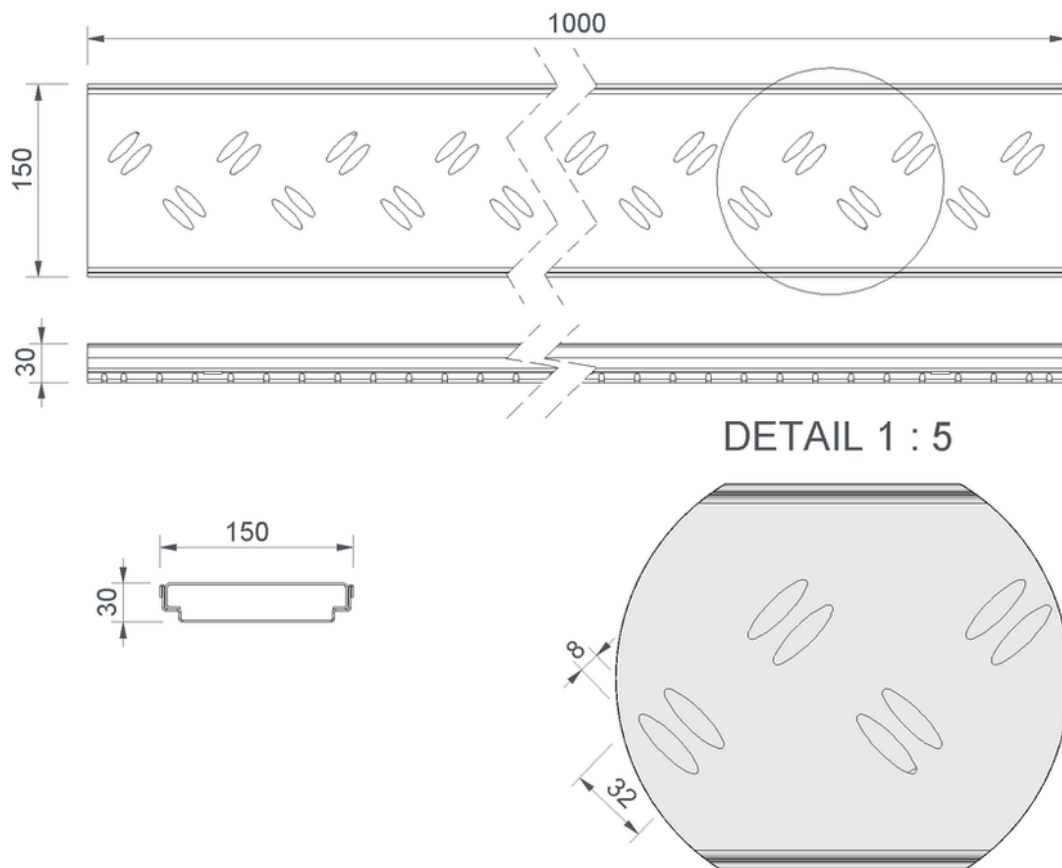

# Technical drawing Sita**Drain**<sup>®</sup> box drain

SitaDrain<sup>®</sup> box drain, 1000 x 150 x 30 mm, made of Rust-proof stainless steel  
elliptical design grating

Article number  
223013

Changes possible due to technical development, subject to mistakes and printing errors.