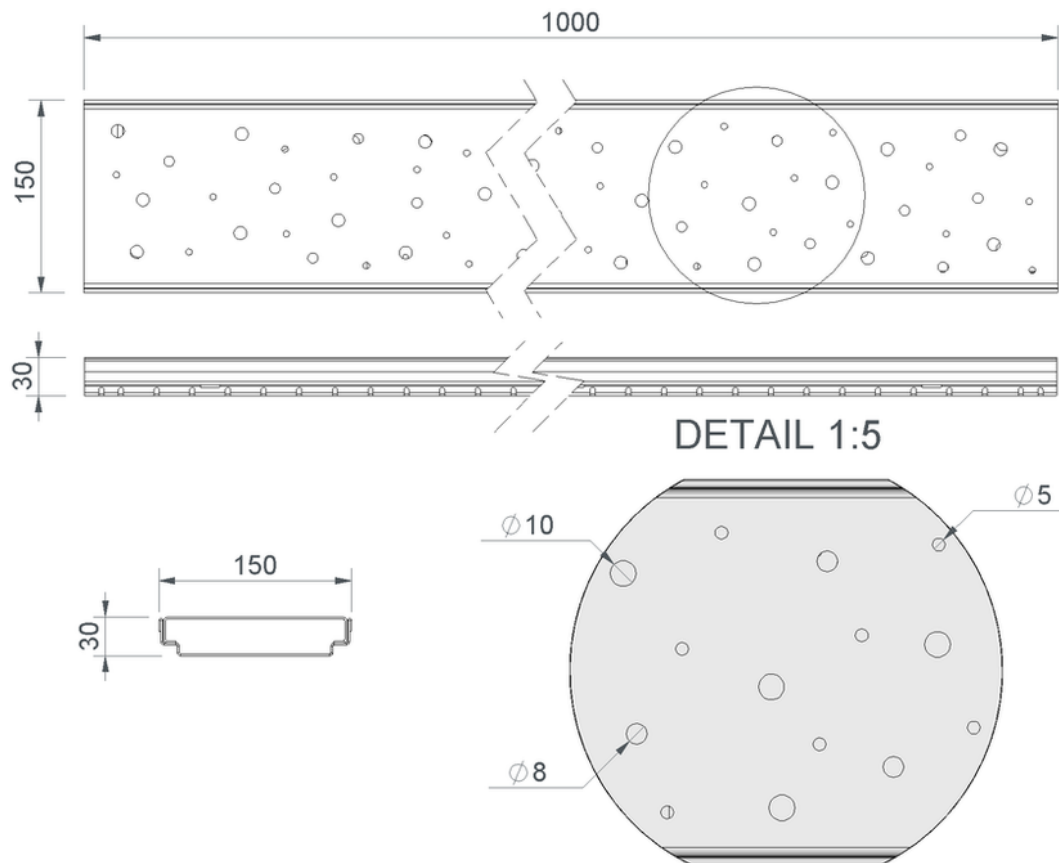

Technical drawing Sita**Drain**[®] box drain

SitaDrain[®] box drain, 1000 x 150 x 30 mm, made of Rust-proof stainless steel

bubble design grating

Article number

223014

Changes possible due to technical development, subject to mistakes and printing errors.