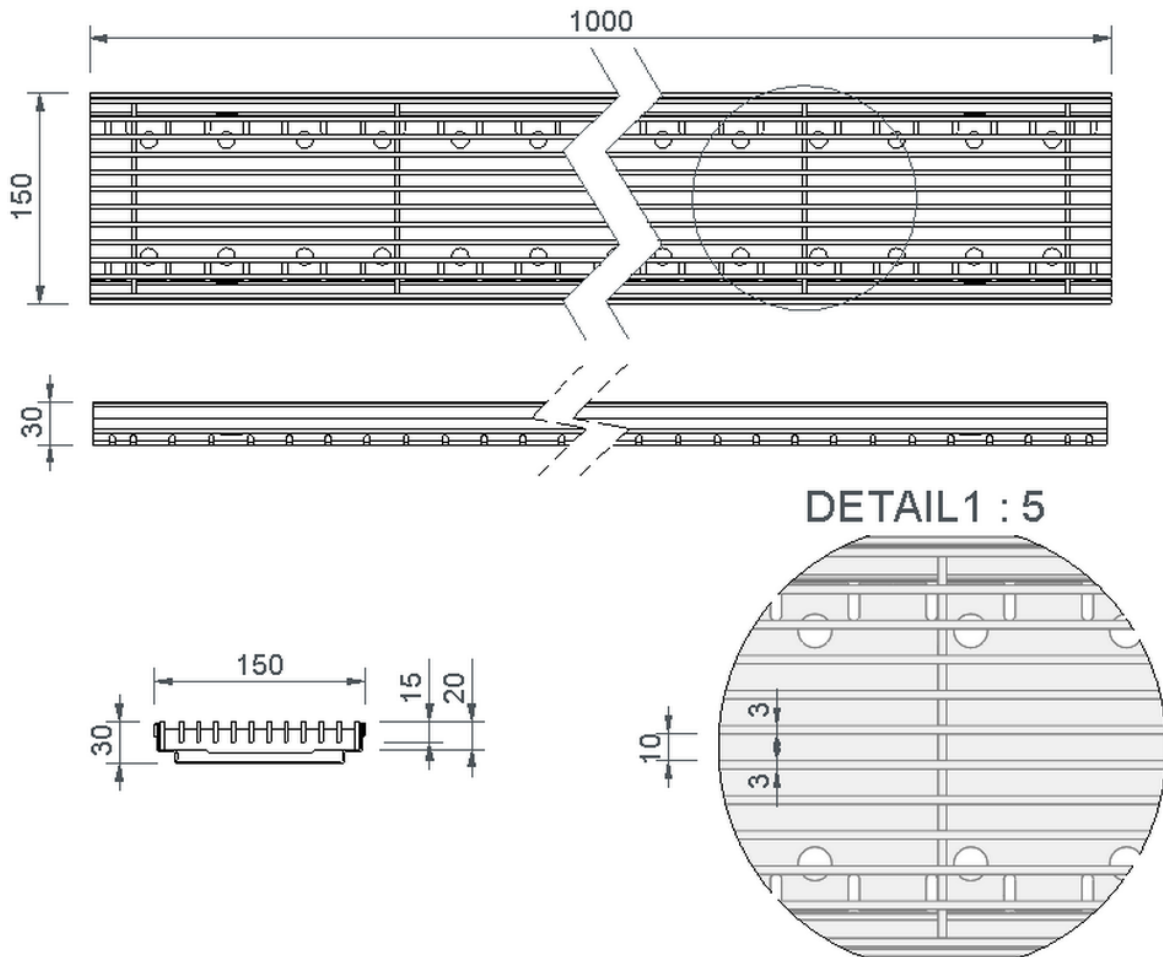

# Technical drawing Sita**Drain**<sup>®</sup> box drain

SitaDrain<sup>®</sup> box drain, 1000 x 150 x 30 mm, made of Rust-proof stainless steel

longitudinal bar grating

Article number

223015

Changes possible due to technical development, subject to mistakes and printing errors.