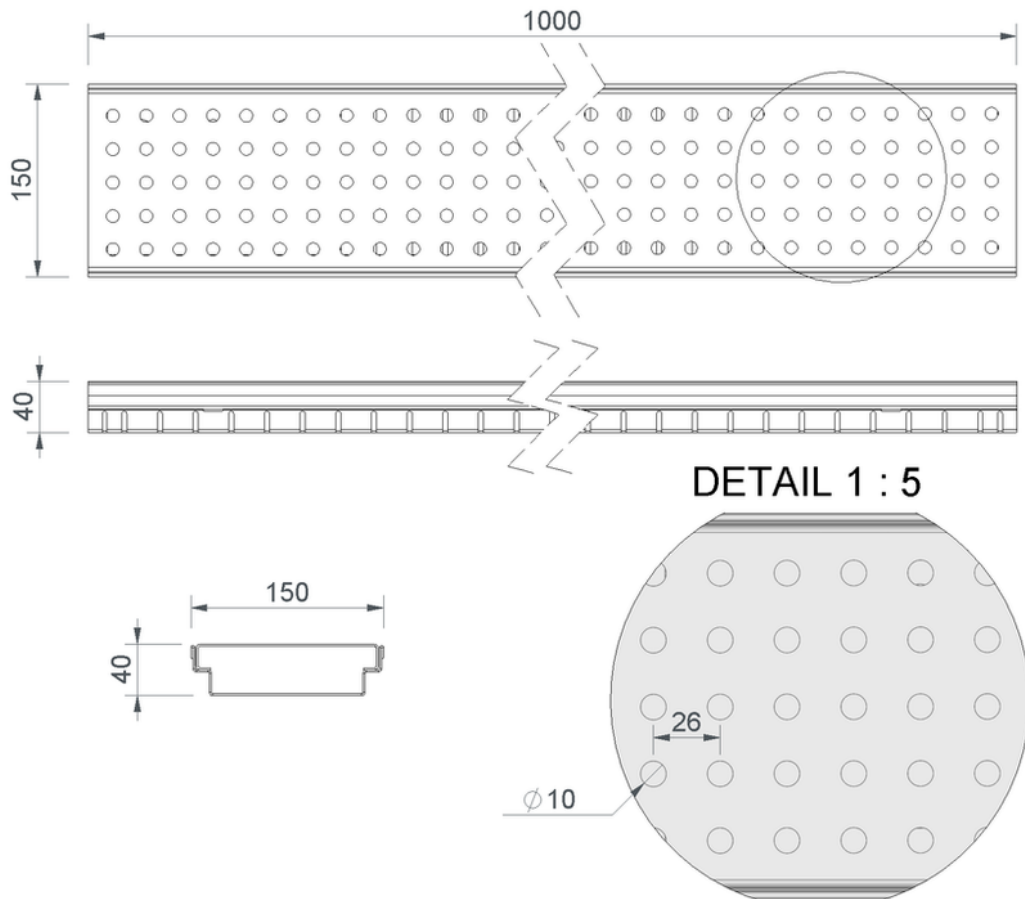

Technical drawing Sita**Drain**[®] box drain

SitaDrain[®] box drain, 1000 x 150 x 40 mm, made of Rust-proof stainless steel

Circle pattern cover

Article number

224011

Changes possible due to technical development, subject to mistakes and printing errors.