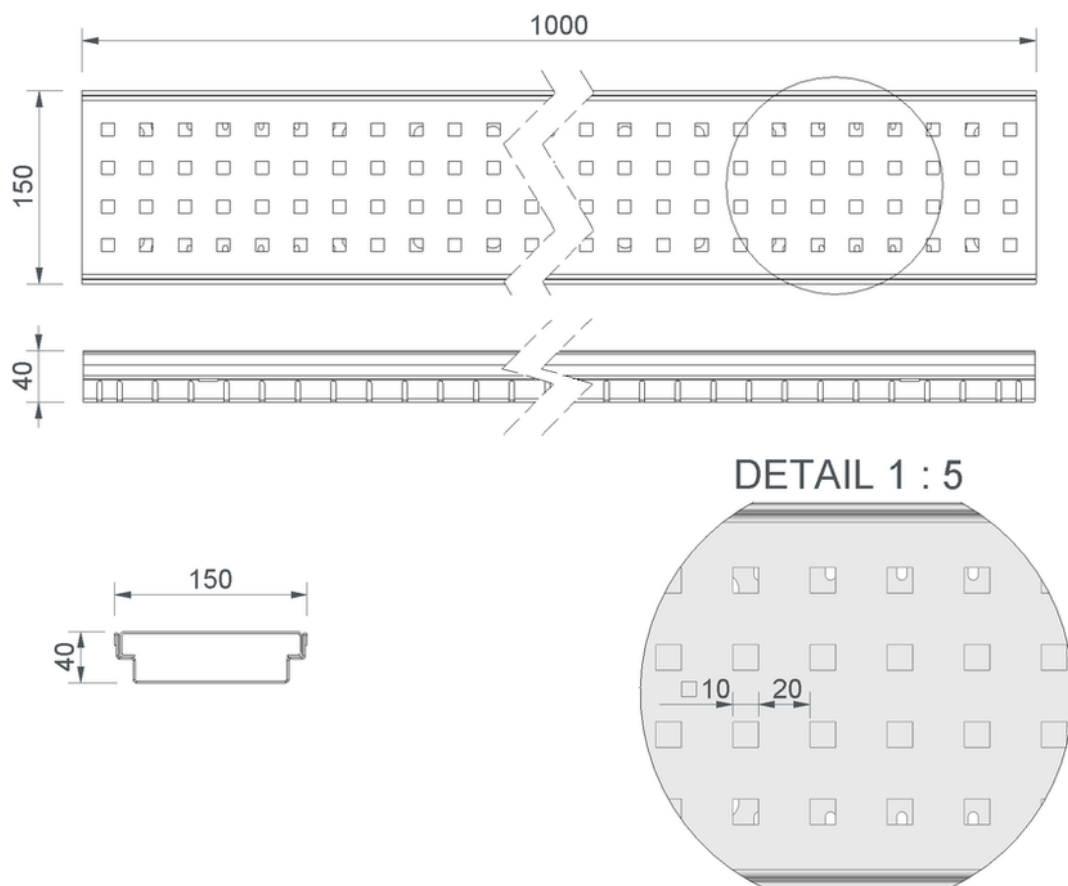

Technical drawing Sita**Drain**[®] box drain

SitaDrain[®] box drain, 1000 x 150 x 40 mm, made of Rust-proof stainless steel

Square pattern cover

Article number

224012

Changes possible due to technical development, subject to mistakes and printing errors.