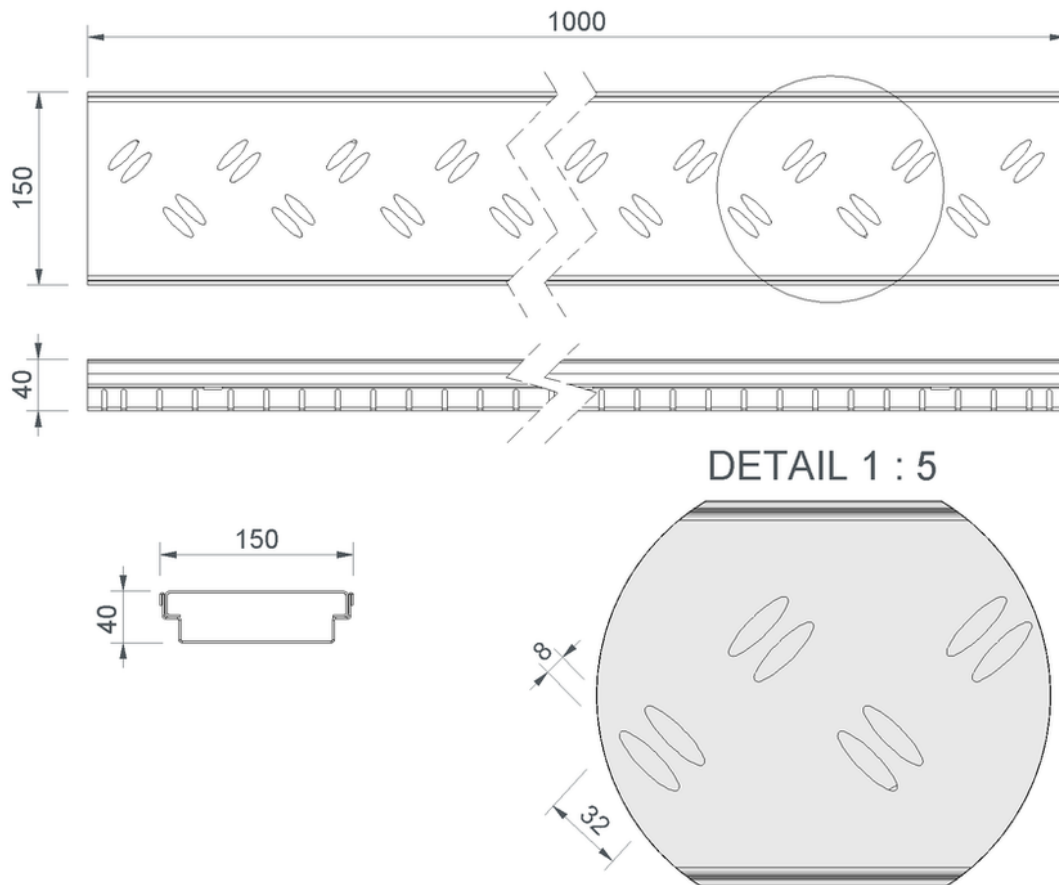

Technical drawing Sita**Drain**[®] box drain

SitaDrain[®] box drain, 1000 x 150 x 40 mm, made of Rust-proof stainless steel

Oval pattern cover

Article number

224013

Changes possible due to technical development, subject to mistakes and printing errors.