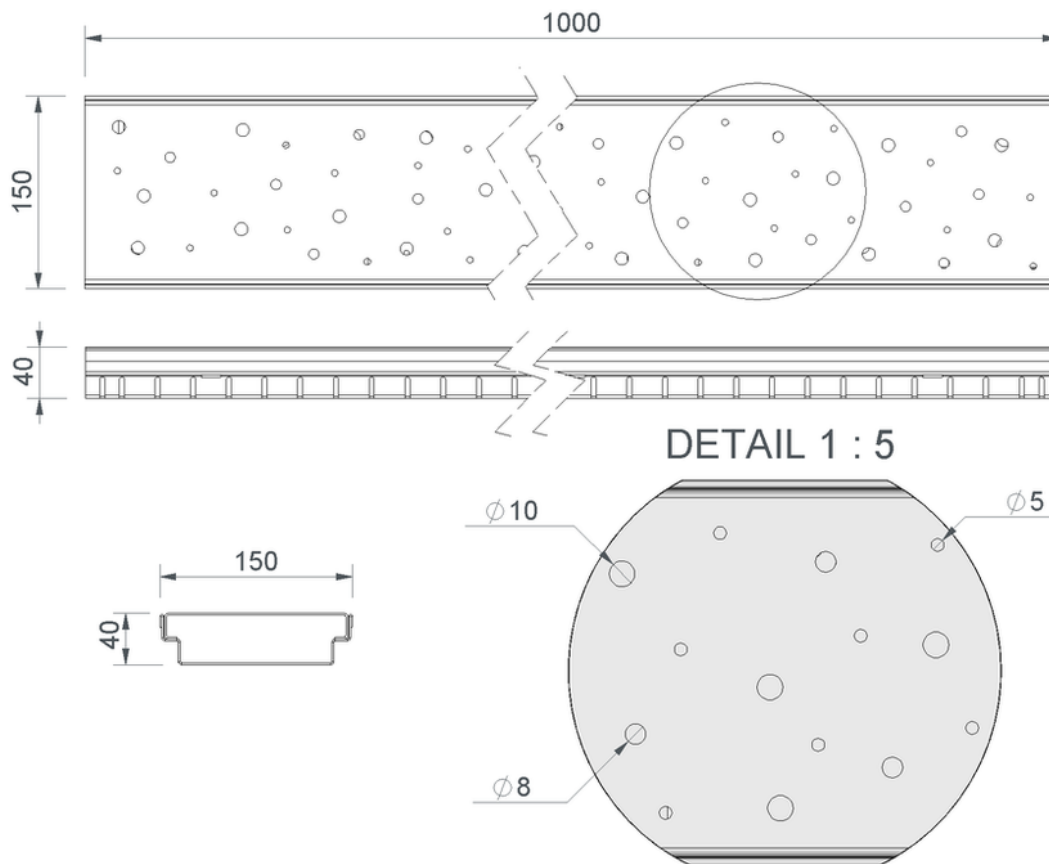

# Technical drawing Sita**Drain**<sup>®</sup> box drain

SitaDrain<sup>®</sup> box drain, 1000 x 150 x 40 mm, made of Rust-proof stainless steel

Bubble patten cover

Article number

224014

Changes possible due to technical development, subject to mistakes and printing errors.