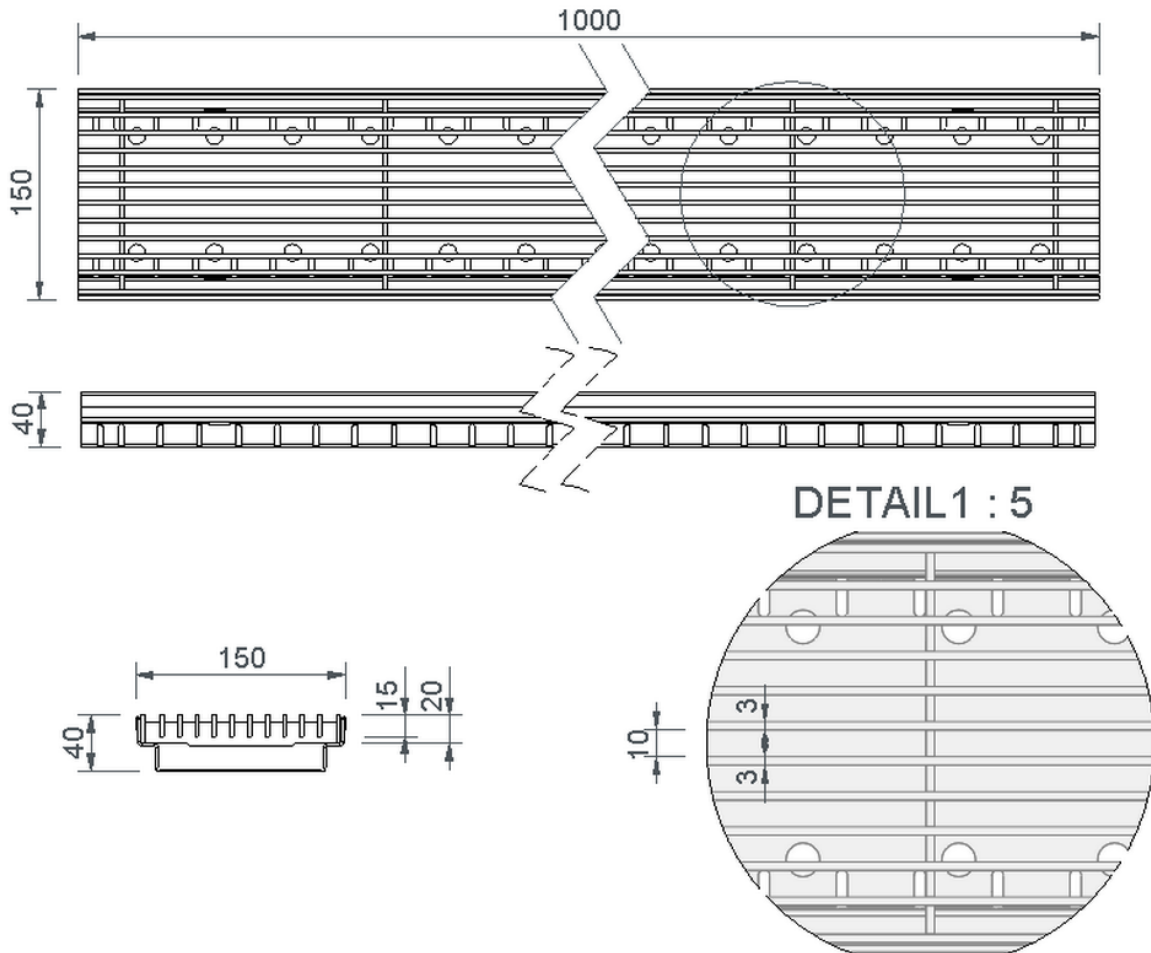

# Technical drawing Sita**Drain**<sup>®</sup> box drain

SitaDrain<sup>®</sup> box drain, 1000 x 150 x 40 mm, made of Rust-proof stainless steel

Long bar pattern cover

Article number

224015

Changes possible due to technical development, subject to mistakes and printing errors.