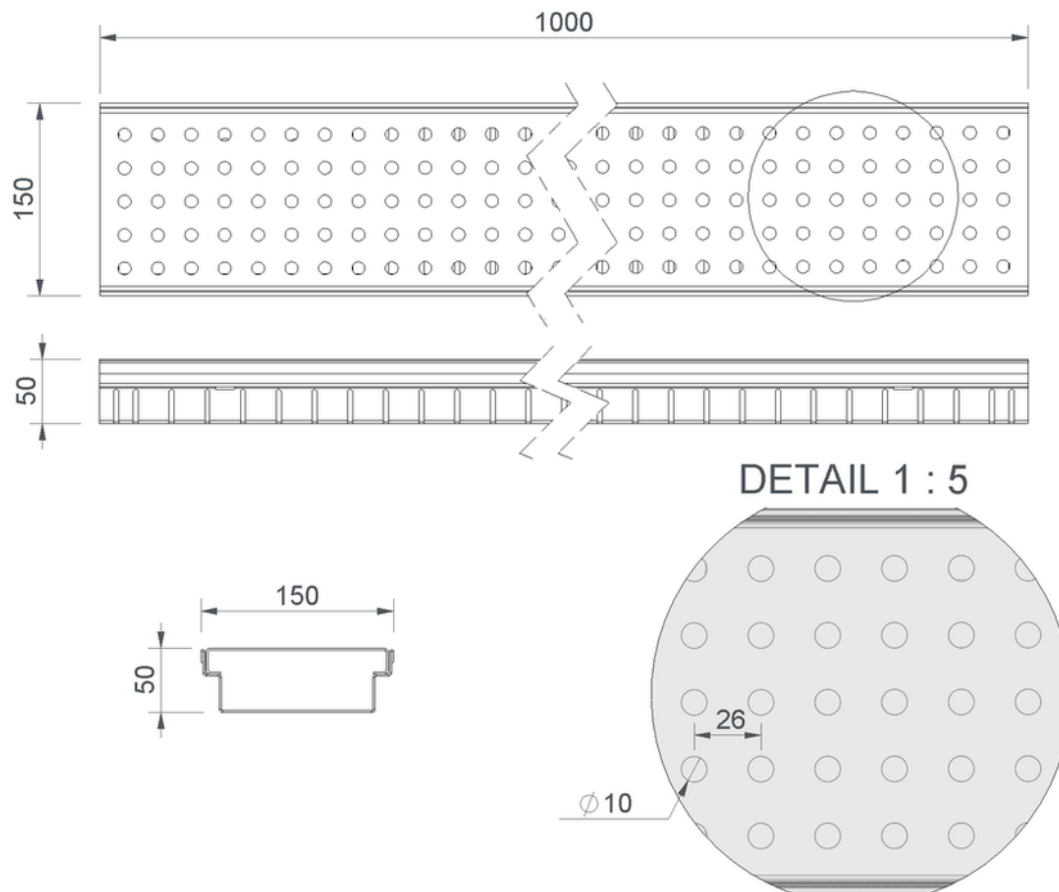

Technical drawing Sita**Drain**[®] box drain

SitaDrain[®] box drain, 1000 x 150 x 50 mm, made of Rust-proof stainless steel

Circle pattern cover

Article number

225011

Changes possible due to technical development, subject to mistakes and printing errors.