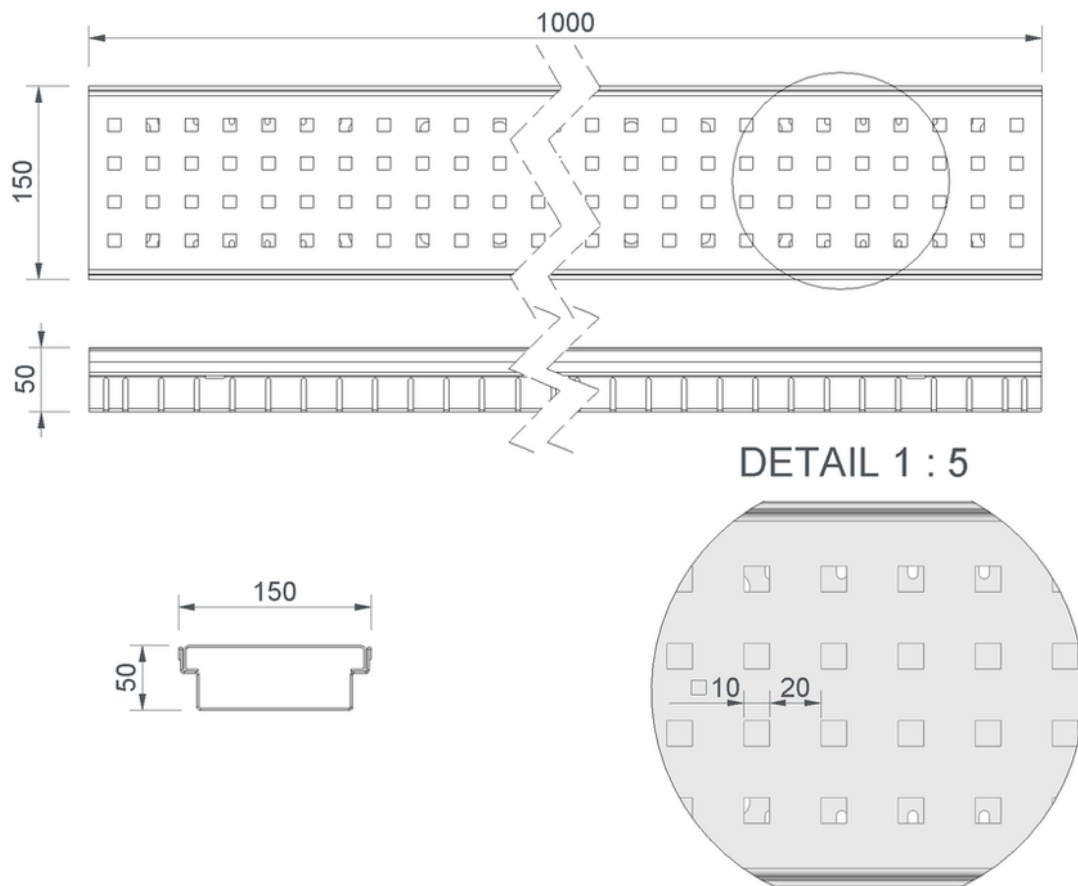

# Technical drawing Sita**Drain**<sup>®</sup> box drain

SitaDrain<sup>®</sup> box drain, 1000 x 150 x 50 mm, made of Rust-proof stainless steel

Square pattern cover

Article number

225012

Changes possible due to technical development, subject to mistakes and printing errors.