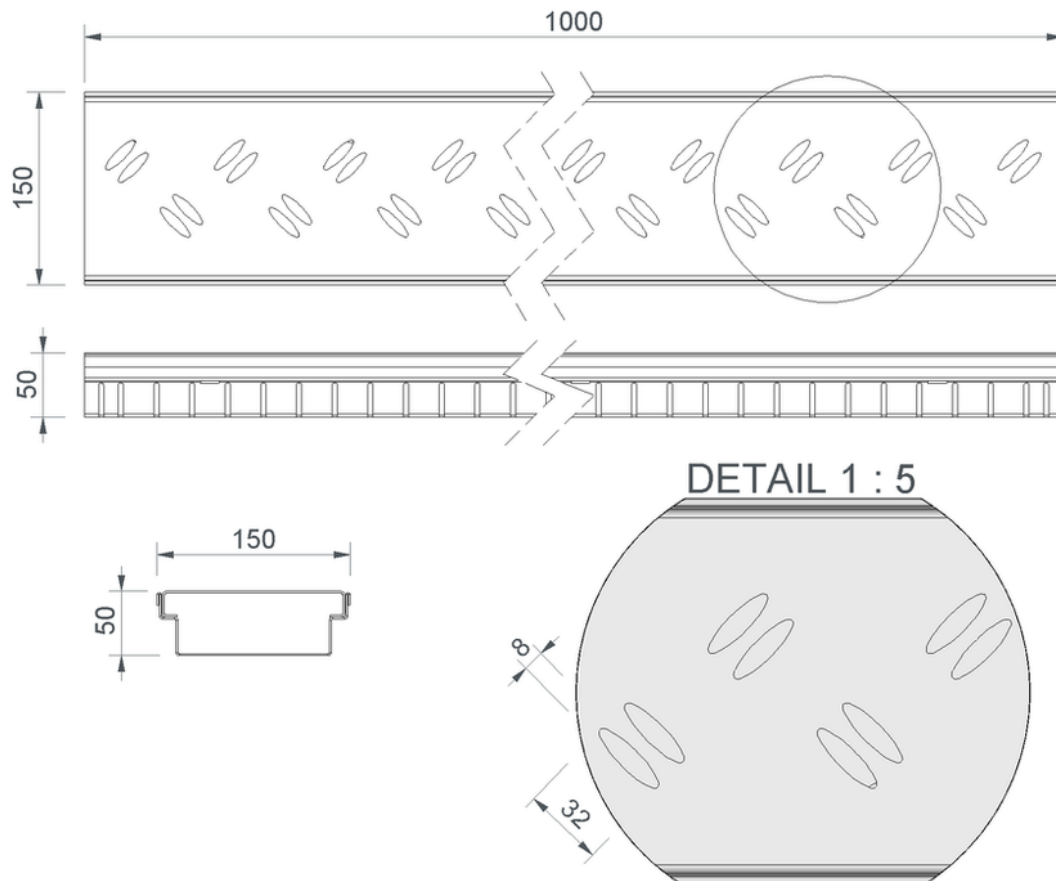

# Technical drawing Sita**Drain**<sup>®</sup> box drain

SitaDrain<sup>®</sup> box drain, 1000 x 150 x 50 mm, made of Rust-proof stainless steel

Oval pattern cover

Article number

225013

Changes possible due to technical development, subject to mistakes and printing errors.