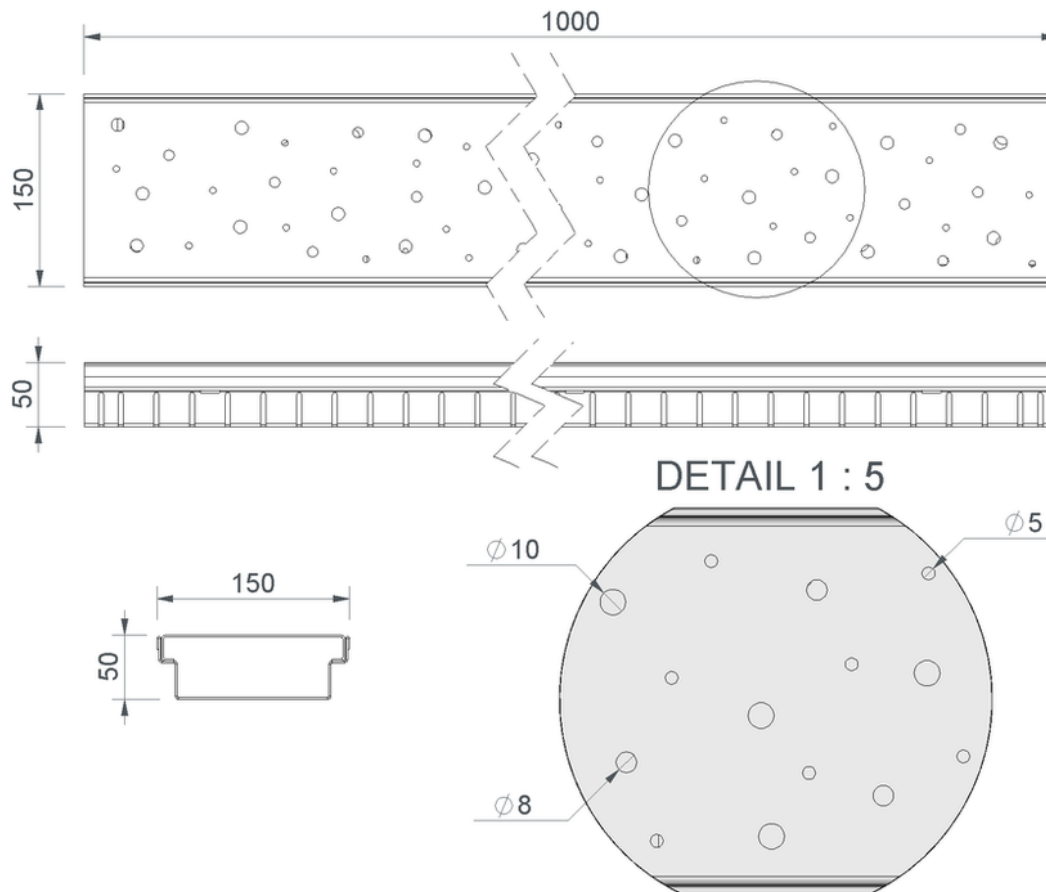

Technical drawing Sita**Drain**[®] box drain

SitaDrain[®] box drain, 1000 x 150 x 50 mm, made of Rust-proof stainless steel

Bubble patten cover

Article number

225014

Changes possible due to technical development, subject to mistakes and printing errors.