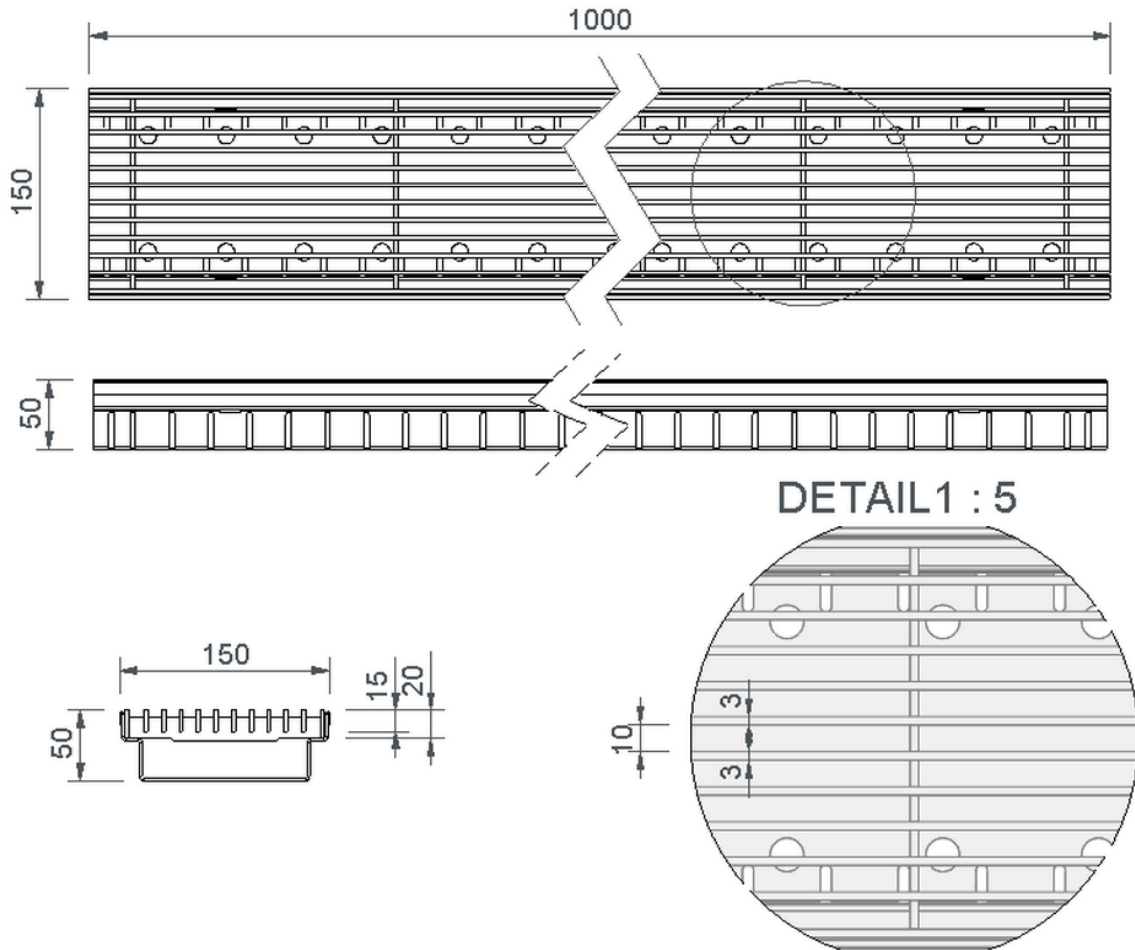

Technical drawing Sita**Drain**[®] box drain

SitaDrain[®] box drain, 1000 x 150 x 50 mm, made of Rust-proof stainless steel

Long bar pattern cover

Article number

225015

Changes possible due to technical development, subject to mistakes and printing errors.