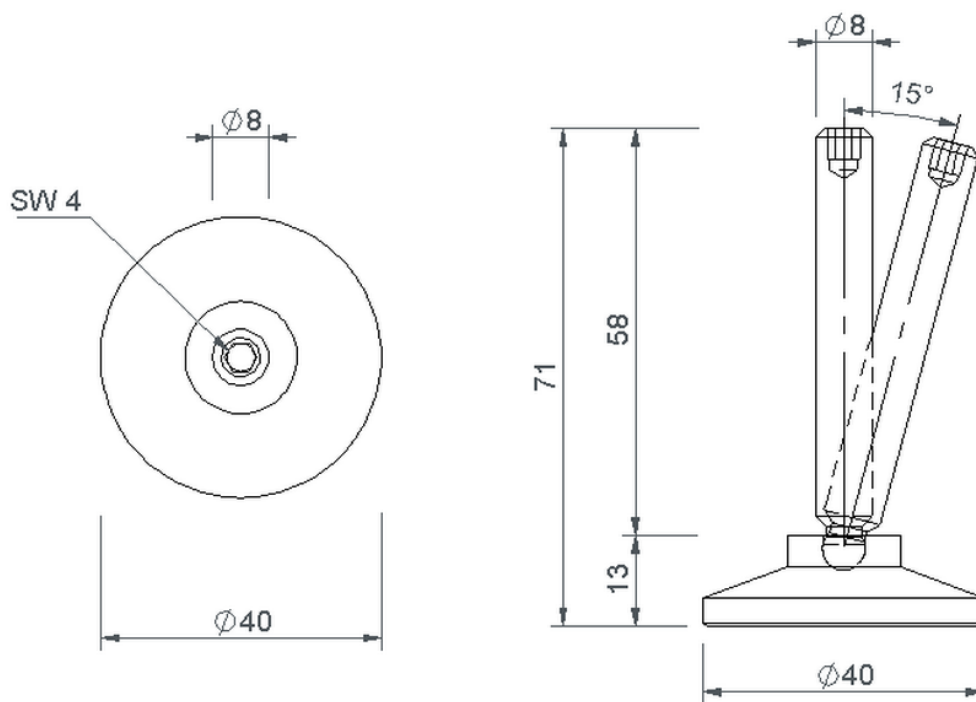

Technical drawing Sita**Drain**® hinged feet

SitaDrain® hinged feet, made of Stainless steel

Article number

228020

Changes possible due to technical development, subject to mistakes and printing errors.

Sita Bauelemente GmbH * Ferdinand-Braun-Strasse 1 * 33378 Rheda-Wiedenbrück, Germany * Tel +49 2522 8340-0 * Fax +49 2522 8340-100 * info@sita-bauelemente.de * www.sita-bauelemente.de