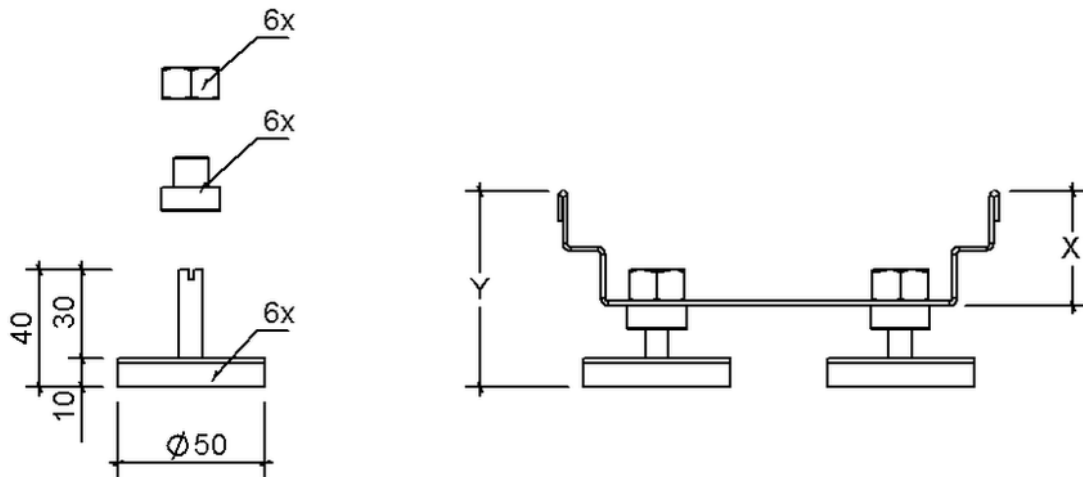

Technical drawing

SitaDrain® height adjustment set 1

X in mm	Y in mm 	Y in mm 
30	50 - 70 mm	60 - 70 mm
40	60 - 80 mm	60 - 80 mm
50	70 - 90 mm	70 - 90 mm

SitaDrain® height adjustment set 1, made of Rust-free stainless steel