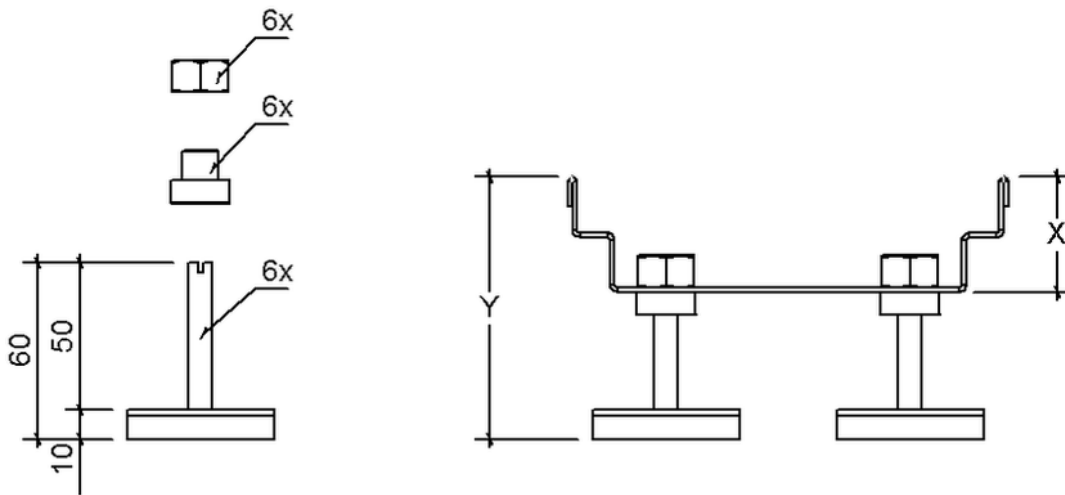

Technical drawing

SitaDrain® height adjustment set 2

X in mm	Y in mm 	Y in mm 
30	65 - 90 mm	80 - 90 mm
40	65 - 100 mm	80 - 100 mm
50	70 - 110 mm	80 - 110 mm

SitaDrain® height adjustment set 2, made of Rust-free stainless steel