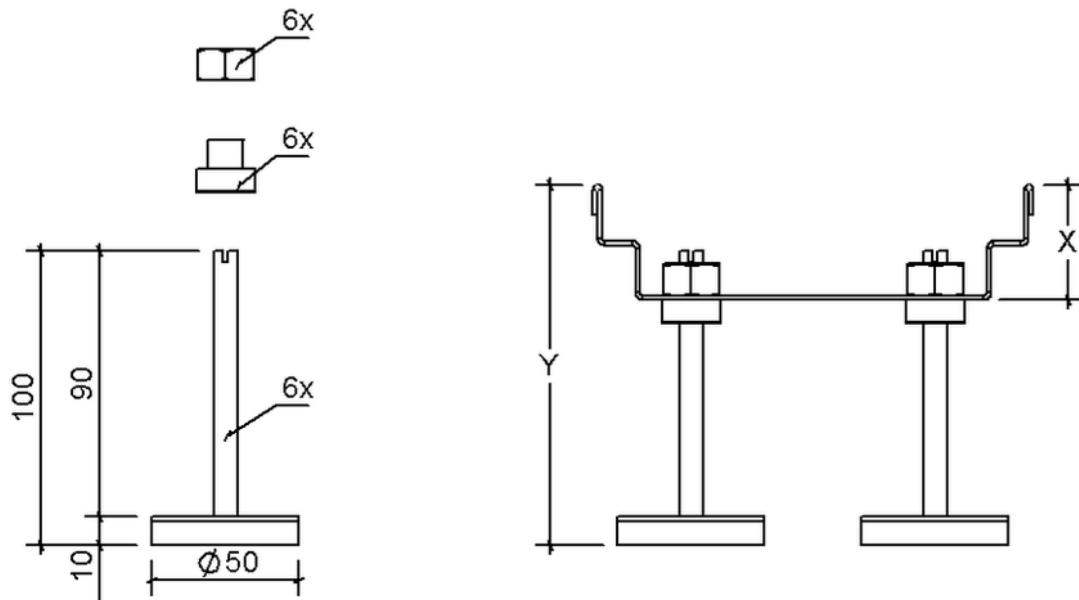

Technical drawing SitaDrain® height adjustment set 3

X in mm	Y in mm 	Y in mm 
30	105 - 130 mm	120 - 130 mm
50	105 - 140 mm	120 - 140 mm
40	105 - 150 mm	120 - 150 mm

SitaDrain® height adjustment set 3, made of Rust-free stainless steel