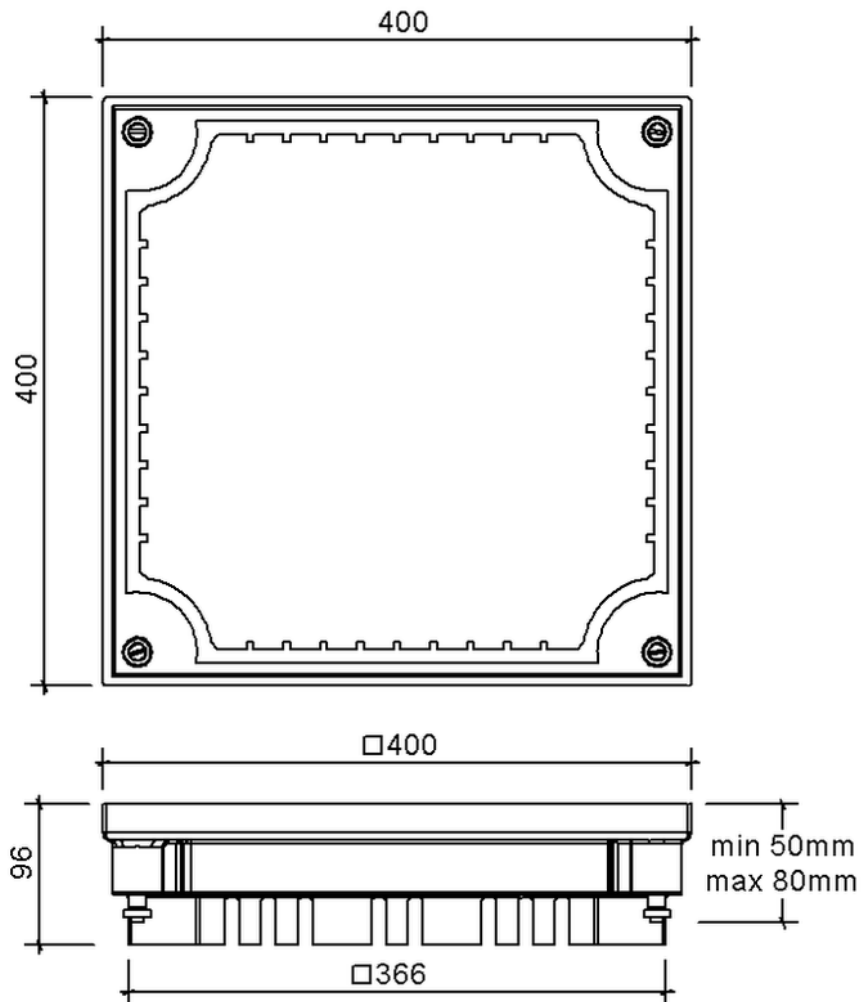

Technical drawing

Sita**Green** extension element

SitaGreen extension element, made of Polyurethane

Article number

231040

Changes possible due to technical development, subject to mistakes and printing errors.