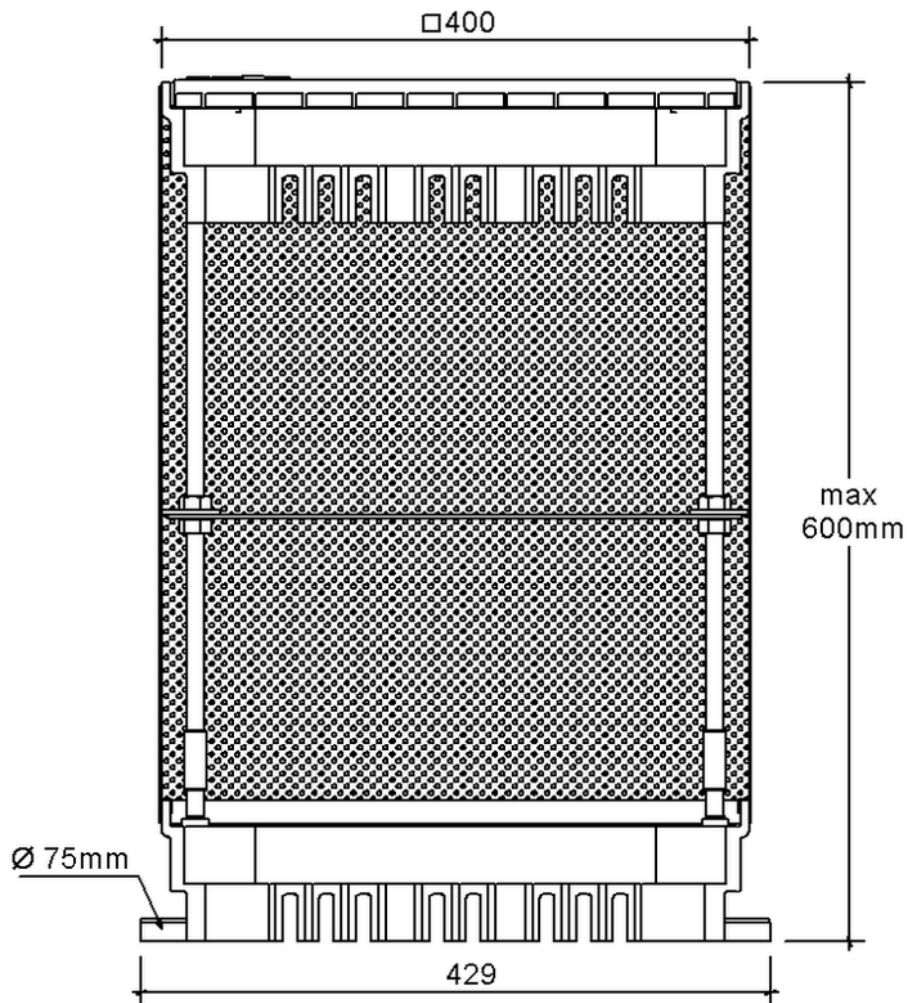

Technical drawing Sita**Green** intensive greenery

SitaGreen intensive greenery, aus Polyurethane
for intensive greenery

Article number
232040

Changes possible due to technical development, subject to mistakes and printing errors.