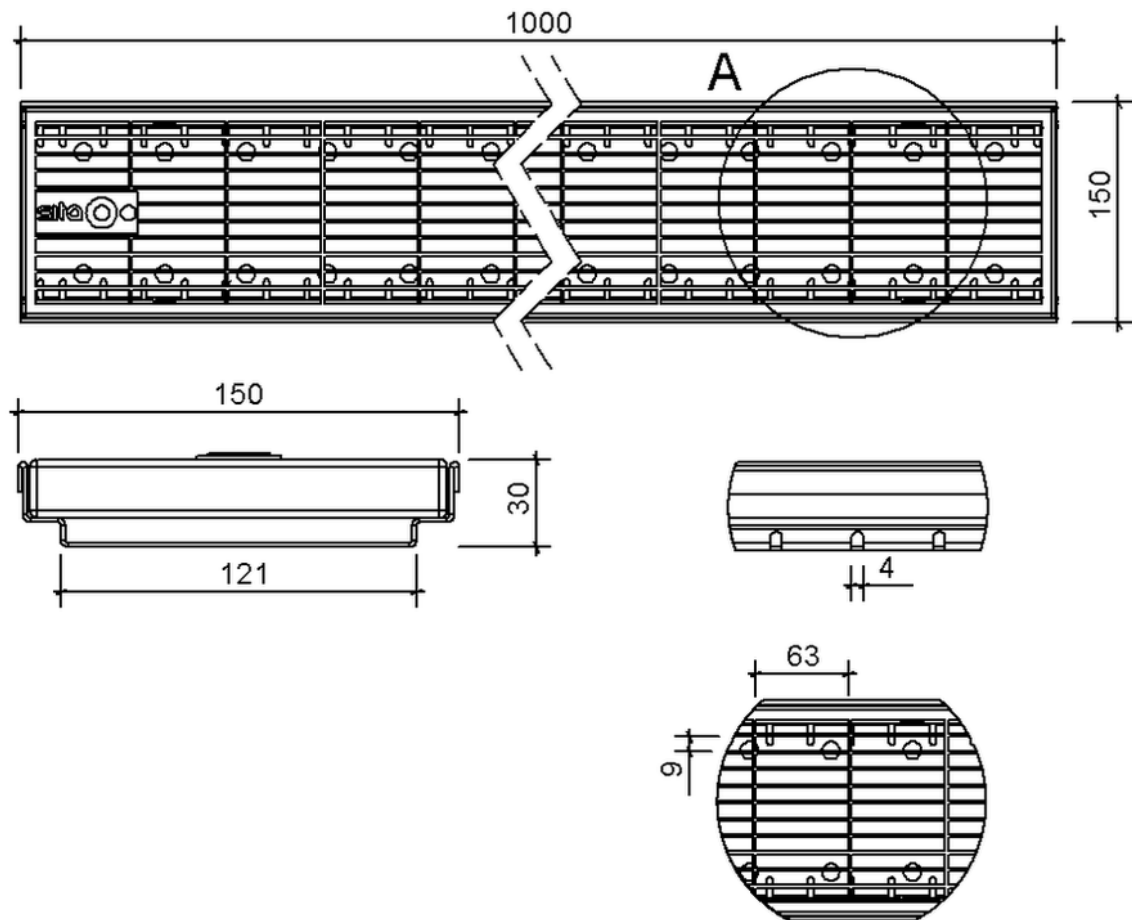

Technical drawing Sita**Drain**[®] box drain

SitaDrain[®] box drain, 1000 x 150 x 30 mm, made of Galvanised steel
With mesh cover

Article number
241535

Changes possible due to technical development, subject to mistakes and printing errors.