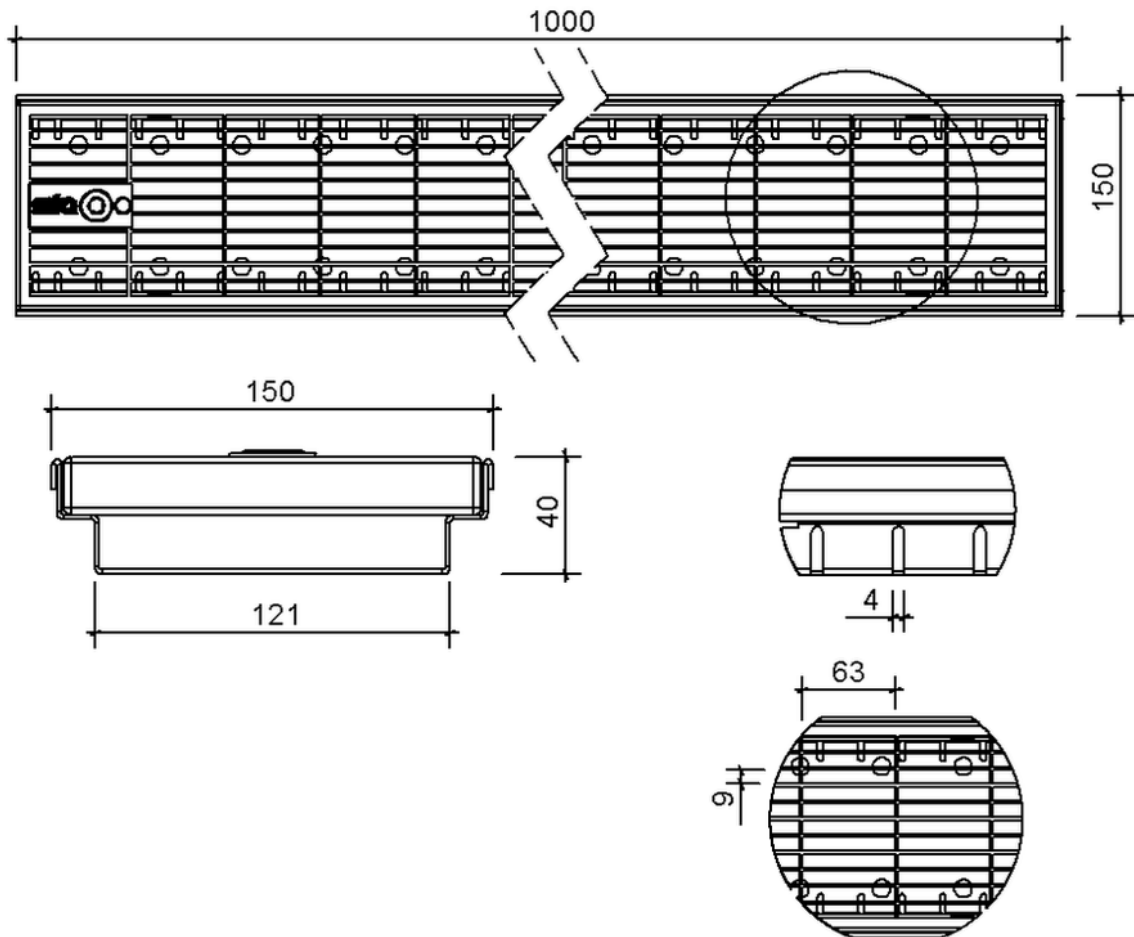

Technical drawing Sita**Drain**[®] box drain

SitaDrain[®] box drain, 1000 x 150 x 40 mm, made of Galvanised steel
With mesh cover

Article number
241545

Changes possible due to technical development, subject to mistakes and printing errors.