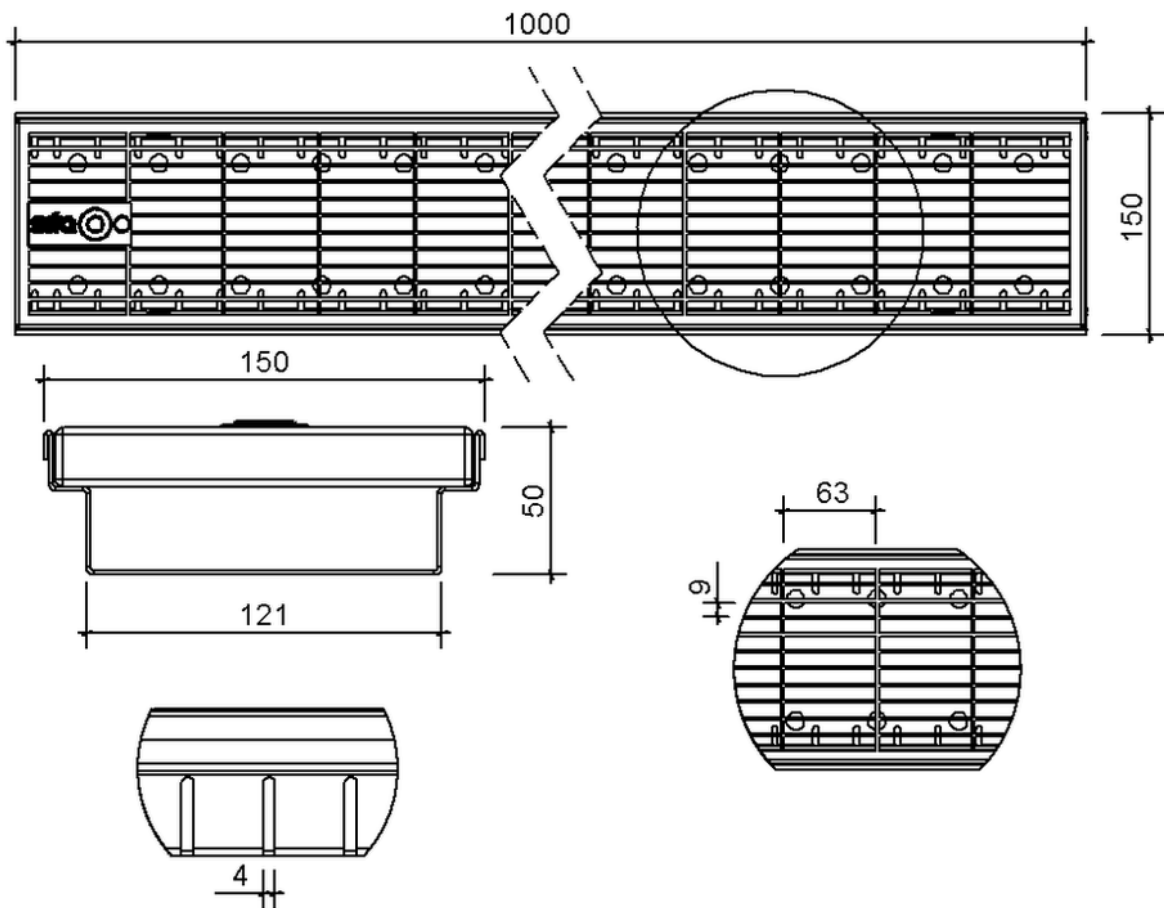

Technical drawing Sita**Drain**® box drain

SitaDrain® box drain, 1000 x 150 x 50 mm, made of Galvanised steel
With mesh cover

Article number
241555

Changes possible due to technical development, subject to mistakes and printing errors.