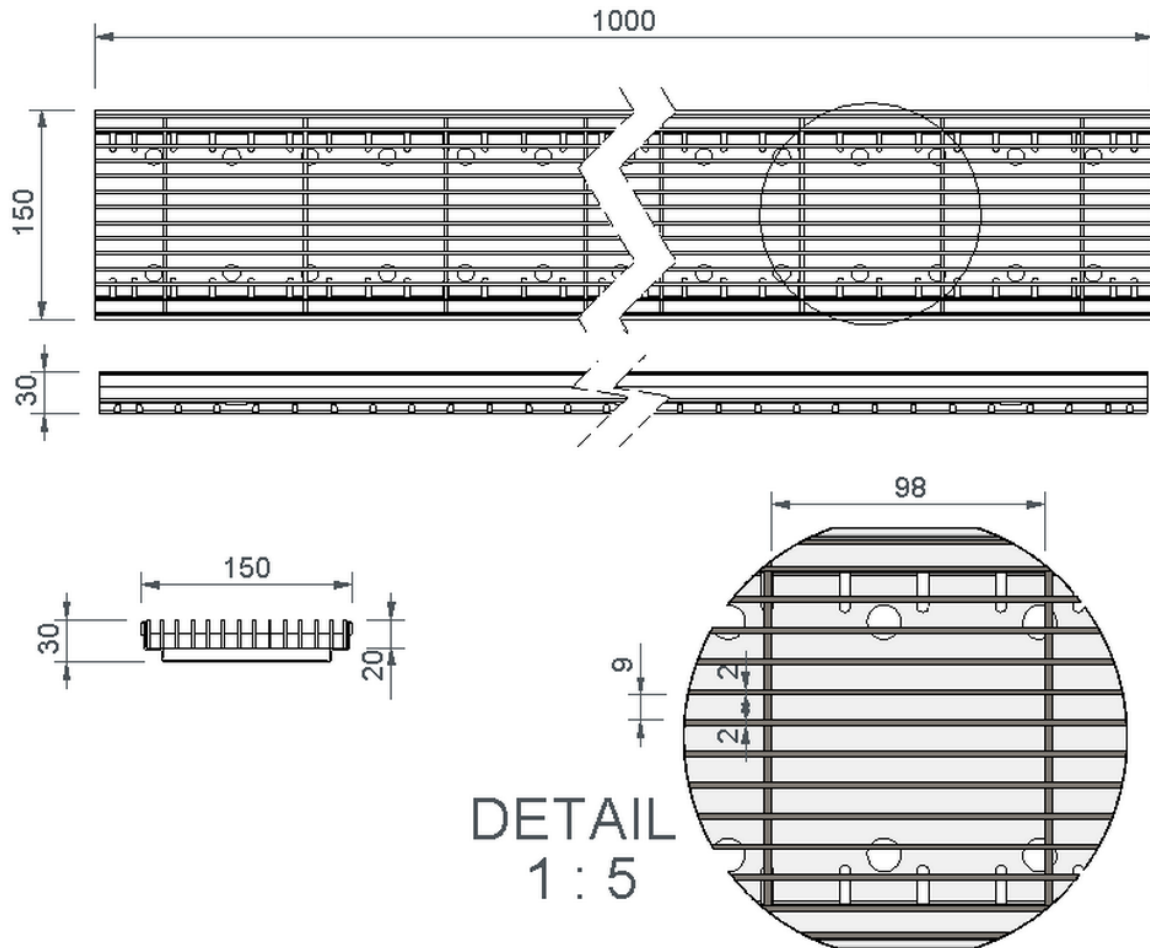

Technical drawing
Sita**Drain**[®] box drain

SitaDrain[®] box drain, 1000 x 150 x 30 mm, made of Galvanised steel
longitudinal bar grating

Article number
243015

Changes possible due to technical development, subject to mistakes and printing errors.