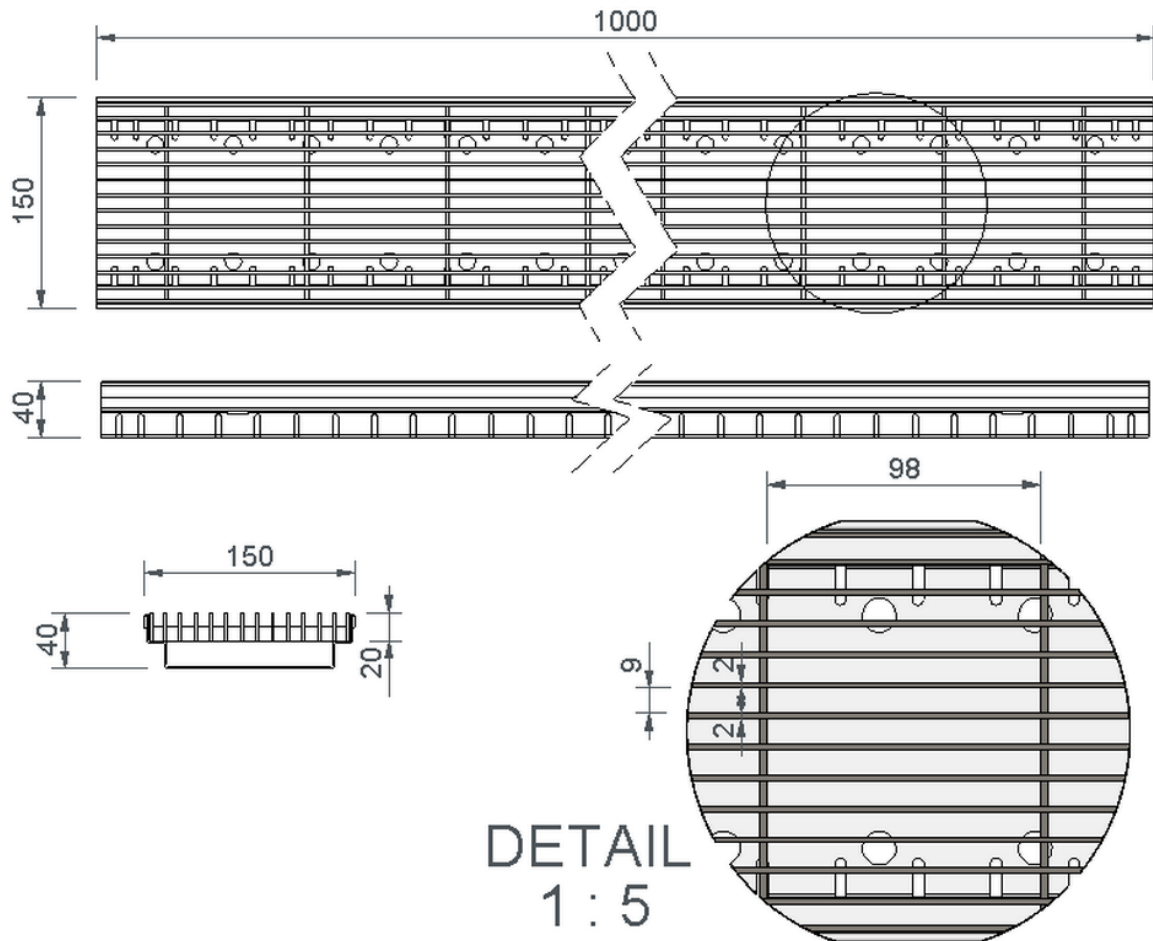

Technical drawing Sita**Drain**[®] box drain

SitaDrain[®] box drain, 1000 x 150 x 40 mm, made of Galvanised steel
longitudinal bar grating

Article number
244015

Changes possible due to technical development, subject to mistakes and printing errors.