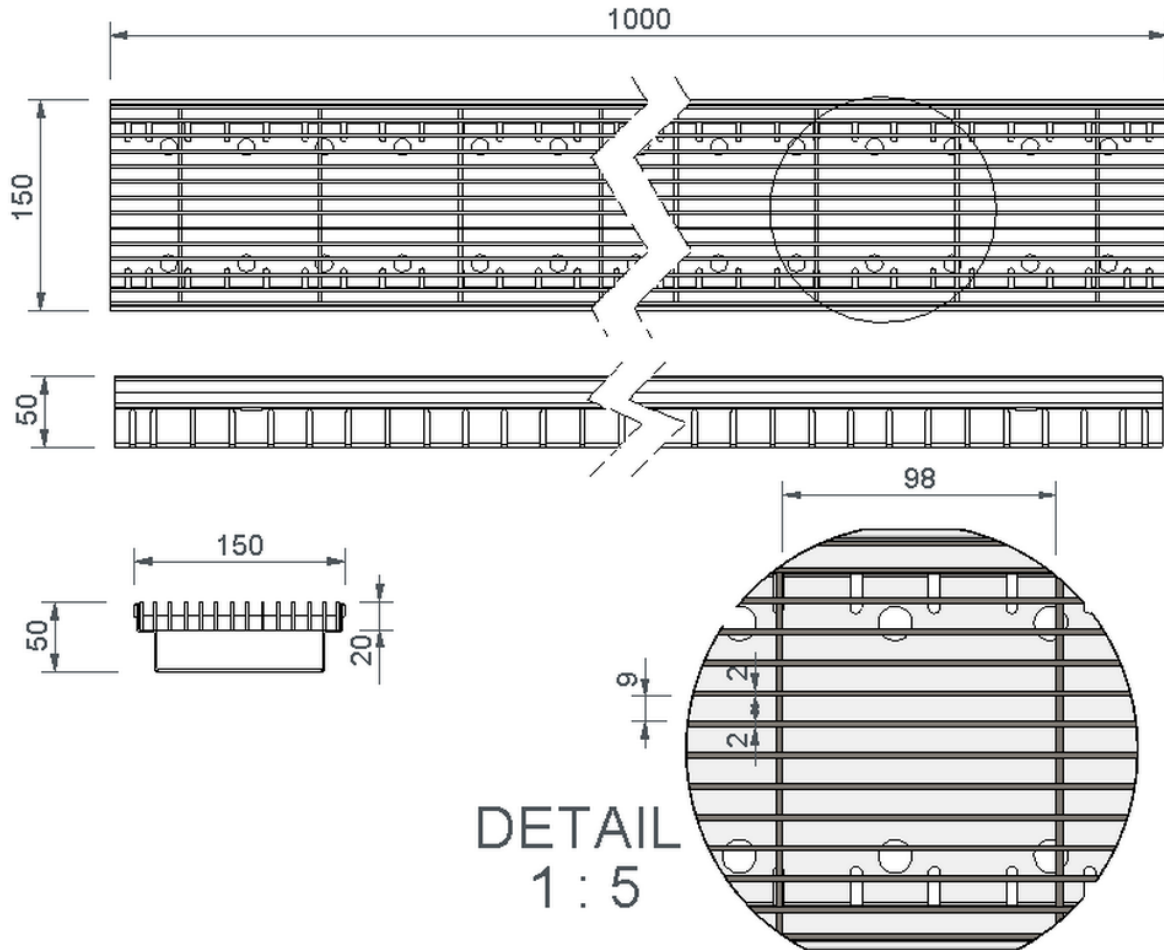

# Technical drawing Sita**Drain**<sup>®</sup> box drain

SitaDrain<sup>®</sup> box drain, 1000 x 150 x 50 mm, made of Galvanised steel  
longitudinal bar grating

Article number  
245015

Changes possible due to technical development, subject to mistakes and printing errors.