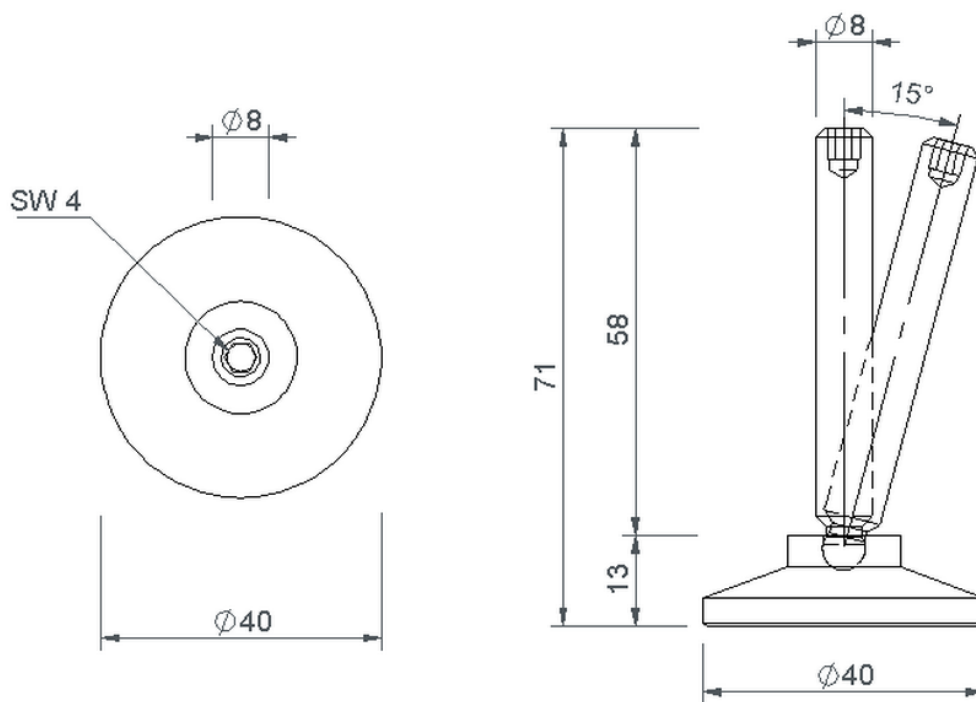

Technical drawing Sita**Drain**® hinged feet

SitaDrain® hinged feet, made of Stainless steel

Article number

248020

Changes possible due to technical development, subject to mistakes and printing errors.

Sita Bauelemente GmbH * Ferdinand-Braun-Strasse 1 * 33378 Rheda-Wiedenbrück, Germany * Tel +49 2522 8340-0 * Fax +49 2522 8340-100 * info@sita-bauelemente.de * www.sita-bauelemente.de